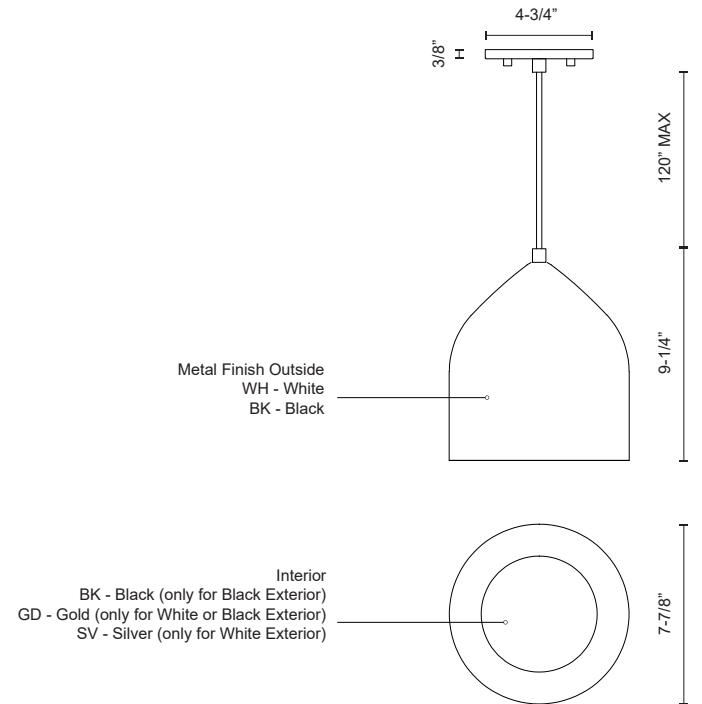

HELENA
49108
PENDANTS

PROJECT

49108-BK/GD
Black/Gold

49108-BK/BK
Black/Black

49108-WH/GD
White/Gold

49108-WH/SV
White/Silver

SPECIFICATION DETAILS

Fixture Dimensions	D7-7/8" x H9-1/4"
Lamp Type	Incandescent, Medium Base
Wattage	1 x 60W
Voltage	120V
Shade Details	Spun Aluminum Shade
Adjustable	Yes
Wire Length	120" Max
Wire Type	BK - Black Braided Cord; WH - White Braided Cord;
Sloped Ceiling Adaptable	Yes
Location	Dry
Bulbs Included	No
Canopy Dimensions	D4-3/4" x H3/8"

* For custom options, consult factory for details.
* For warranty information, please visit www.kuzcolighting.com/warranty

DESCRIPTION

Single-lamp pendant with spun aluminum shade showcasing powder-coated finishes in contrasting hues. Exterior shade colors are black or white, with either black, silver or gold on the interior. Available in two sizes.