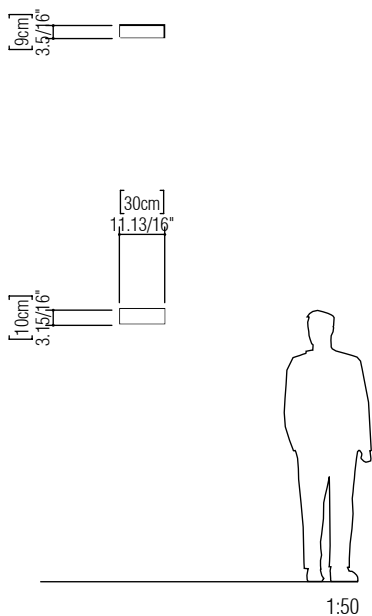

Reference:404
Line:Clean
Application:Wall
Description:Horizontal Wall Clean

Material: Natural Wood Veneer, MDF and Acrylic
Weight (unpacked):

Light Source Type: Integrated LED Module
1 unit Driver, housed in junction box
Dimmable, 0-10V dimming
Color Temperature: 2700K, 3000K, 3500K or 4000K
CRI: 90
Light Output: 1000lm
Total Power (W): 8,2W

Isolation: Class II
Input Voltage (VAC): 110 ~ 277V
Input Frequency (Hz): 60 Hz

Suspension Cable Length: 160cm/63in
Certificates:

Finish Options:

 01 Pine	 25 Iridescent White
 02 Matte Black	 26 Light Pink
 04 Tobacco	 27 Gold
 06 Imbuia	 28 Silver
 07 White	 29 Teal
 09 Louro Freijó	 30 Olive Green
 12 Teak	 31 Ferrari Red
 13 Bluish Green	 32 Copper
 15 Cappuccino	 33 Bronze
 18 American Walnut	 34 Maple
 22 Glossy Black	 36 Emerald Green
 24 Marsala	 37 Coral