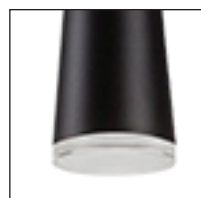

401214-LED

SPECIFICATION SHEET

Sophisticated LED technology meets modern pendant

- Sleek conical shape with clear acrylic diffuser
- Brushed nickel, black, and vintage brass metal details
- Dimmable with ELV dimmer (Not included)
- 120V

Color Temp 3000K
 CRI (Ra) >90
 Dimming 100% - 10%
 Rated Life 50,000 hours

Voltage	Watt	LED Lumens	Delivered Lumens	Finish(es)
120V	9.5W	600lm	335lm*	BN - Brushed Nickel
120V	9.5W	600lm	335lm*	BK - Black
120V	9.5W	600lm	335lm*	VB - Vintage Brass

401214BN-LED

401214BK-LED

401214VB-LED

Adjustable
SVT Cable
72" MAX

Metal Finish
BN - Brushed Nickel
BK - Black
VB - Vintage Brass

Acrylic
Diffuser

LED Engine

MAX 72"