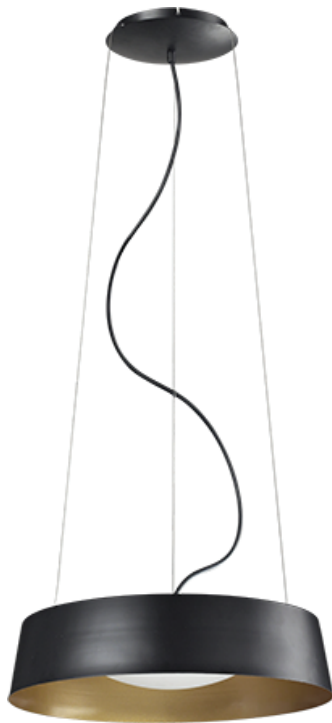

# 401207-LED

SPECIFICATION SHEET

Sophisticated LED technology meets modern linear pendant

- Black and white metal finish
- SVT Power cord, matching shade color
- Dimmable with ELV dimmer (Not included)
- Custom options available

Color Temp 3000K  
 CRI (Ra) >90  
 Dimming 100% - 10%  
 Rated Life 50,000 hours

Voltage	Watt	LED Lumens	Delivered Lumens	Finish(es)
120V	19W	1600lm	955lm	BK -Black
120V	19W	1600lm	970lm	WH - White

PROJECT		
DATE		TYPE

401207BK-LED

401207WH-LED