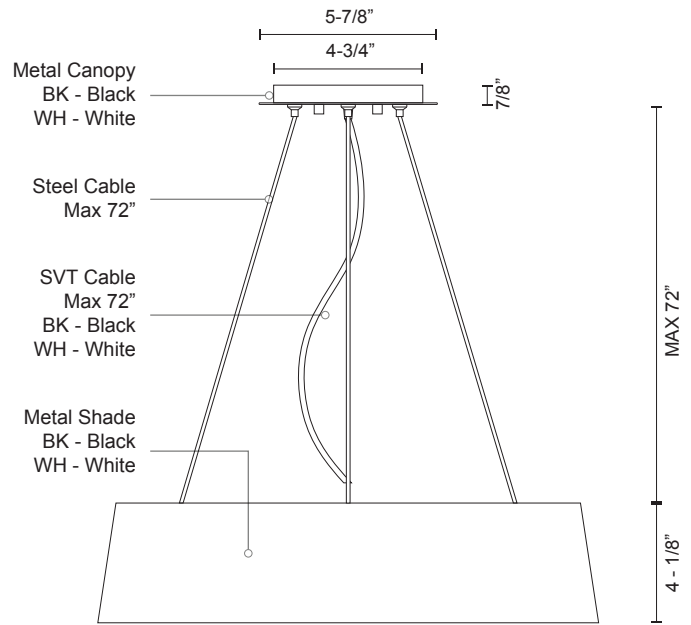

# 401207-LED

SPECIFICATION SHEET

Sophisticated LED technology meets modern linear pendant

- Black and white metal finish
- SVT Power cord, matching shade color
- Dimmable with ELV dimmer (Not included)
- Custom options available

Color Temp 3000K  
 CRI (Ra) >90  
 Dimming 100% - 10%  
 Rated Life 50,000 hours

Voltage	Watt	LED Lumens	Delivered Lumens	Finish(es)
120V	19W	1600lm	955lm	BK -Black
120V	19W	1600lm	970lm	WH - White

PROJECT		
DATE		TYPE