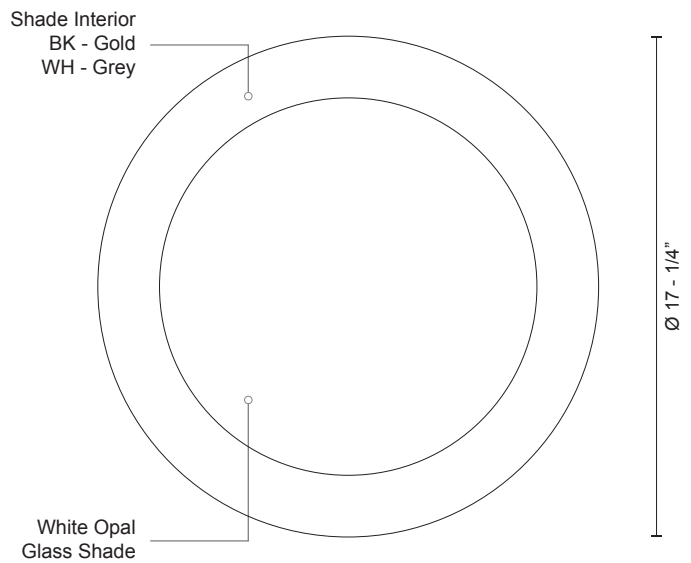

# 401207-LED

SPECIFICATION SHEET

Sophisticated LED technology meets modern linear pendant

- Black and white metal finish
- SVT Power cord, matching shade color
- Dimmable with ELV dimmer (Not included)
- Custom options available

Color Temp 3000K  
 CRI (Ra) >90  
 Dimming 100% - 10%  
 Rated Life 50,000 hours

Voltage	Watt	LED Lumens	Delivered Lumens	Finish(es)
120V	19W	1600lm	955lm	BK -Black
120V	19W	1600lm	970lm	WH - White

PROJECT		
DATE		TYPE