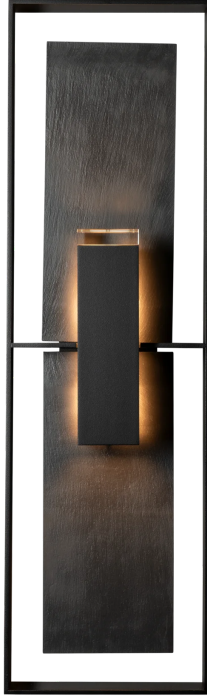

Shadow Box Tall w/Slate Outdoor Sconce

Base Item #: 302606

Selected Options

Lamping

Incandescent (SKT)

Finish

White (02)

Option1

Clear Glass (ZM) [ZM0546]

Accent

Slate (SL)

Configured item #: 302606-1000

Smart String: 302606-SKT-02-SL-ZM0546

Image shown may not correspond to selected options

Specifications

Dimensions

Height	34"
Width	10"
Depth	4.4"
Product Weight	14.4 lbs
Backplate	11.3" x 4.9"

Lamping Information

Socket Type	medium
Bulb	B (wet location), 60 watt Max
Number of Bulbs	2 (not included)
Location Rating UL	Outdoor Wet
Safety Rating	UL CUL listed

Options

Lamping

Incandescent (SKT)

Finish

Coastal Dark Smoke (77)
 Natural Iron (20)
 White (02)
 Coastal Burnished Steel (78)
 Oil Rubbed Bronze (14)
 Coastal Bronze (75)
 Coastal Black (80)

Option1

Clear Glass (ZM) [ZM0546]