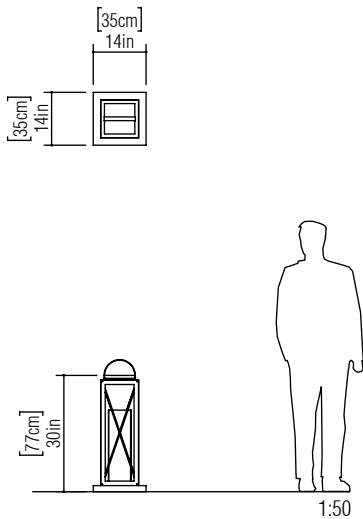

Reference: 3011.
Line: Lantern
Application: Floor Lamp
Description: Lantern Floor Lamp with Wattleed Leather 35x77x35

Material: Natural Wood Veneer, MDF and Acrylic
Weight (unpacked): 2,95kg/6,50lb

Light Source Type: E-27
1x 25W (max. each)
Fluorescent or LED
Bulbs not included

Color Temperature: Lamp dependent
CRI: Lamp dependent
Luminous Flux: Lamp dependent

Isolation: Class II
Input Voltage (VAC): 110 ~ 277V
Input Frequency (Hz): 60 Hz

Electric Cable Length: 300cm/118in

Finish Options: