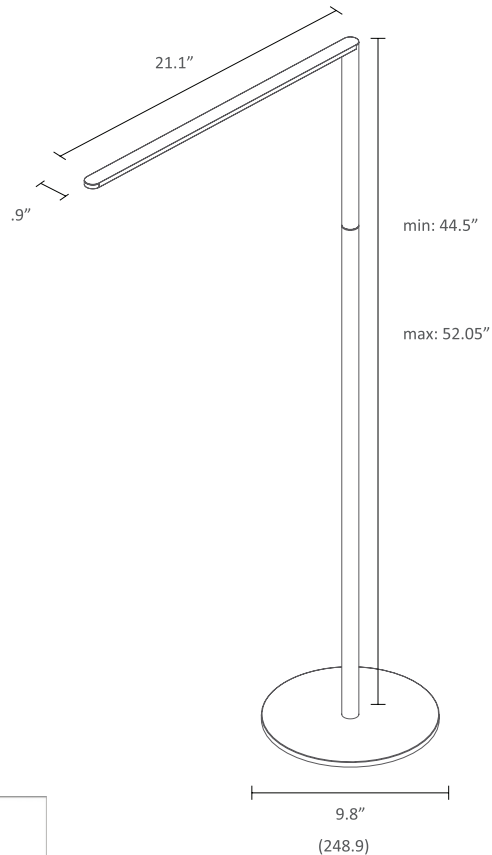

*Designer*  
Kenneth Ng & Edmund Ng

Lumens	300
Energy Consumption:	6.5 watts
Number of LEDs:	6 LEDs
LED Rated Lifespan:	50,000 hours
Color Temperature	Variable from 2,700 K to 4,000 K
Color Rendering Index (CRI):	83
Dimmer:	Built-in touchstrip
Brightness Adjustability:	Continuous dimming
Standard Color Finish*:	Metallic Black, Silver, Matte Red, Matte White
Material:	Aluminum/Plastic
Cord Color:	Braided cord with matching color
Cord Length:	10'
Transformer (100–240 V; 50/60 Hz):	Included – C-UL-US Certified

**Potential LEED points:**

**Energy & Atmosphere (EA)**

*Credit 1.1: Optimize Energy Performance*  
 LED lighting to reduce energy consumption.  
 (Potential points: 3)

**Innovation In Design (ID)**

*Credit 1.1- 1.4: Innovation in Design*  
 Lady 7 FLOOR features telescopic arm and 360 degree rotation around the base to help put the light at any height any angle. The lamp also features a built-in touchstrip for brightness adjustability, and the innovative tunable White function to suit different light color preferences, any time of the day.  
 (Potential points: 4)