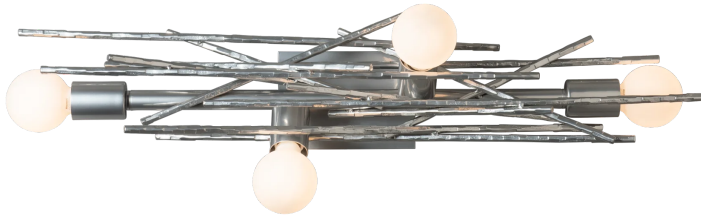

Brindille 4-Light Large Sconce/Semi-Flush

Base Item #: 212034

Selected Options

Lamping

Incandescent (SKT)

Finish

White (02)

Configured item #: 212034-1000

Smart String: 212034-SKT-02

Image shown may not correspond to selected options

Specifications

Dimensions

Height	10.1"
Width	35"
Depth	7.9"
Product Weight	12 lbs
Backplate	5" x 7"
Mounting Height - Vertical	4.7"
Mounting Height - Horizontal	16.5"

Lamping Information

Socket Type	medium
Bulb	G25, 15 watt Max
Number of Bulbs	4 (included)
Location Rating UL	Indoor Damp
Safety Rating	UL CUL listed

Options

Lamping

Incandescent (SKT)

Finish

White (02)
 Natural Iron (20)
 Ink (89)
 Oil Rubbed Bronze (14)
 Modern Brass (86)
 Black (10)
 Sterling (85)
 Dark Smoke (07)
 Soft Gold (84)
 Bronze (05)
 Vintage Platinum (82)