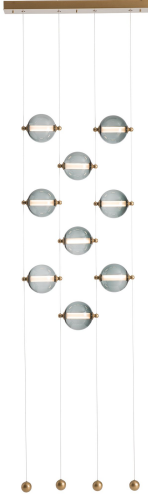

### Abacus 9-Light Ceiling-to-Floor LED Pendant

HUBBARDTON FORGE

Base Item #139057

Configured Item #139057-1013

139057-LED-STND-25-YL0668

**FINISH**  
Gold - 25

**GLASS**  
Abacus Cool Grey Glass (YL)

**OVERALL HEIGHT**  
Standard: 40.00" - 220.00"

### OPTIONS

FINISH	GLASS	OVERALL HEIGHT	LAMPING
Mahogany - 03 Bronze - 05 Dark Smoke - 07 Burnished Steel - 08 Black - 10 Natural Iron - 20 Gold - 25 Vintage Platinum - 82 Soft Gold - 84	Abacus Cool Grey Glass (YL) Abacus Opal Glass (GG)	40.00" - 220.00"	LED

#### Abacus 9-Light Ceiling-to-Floor LED Pendant

Base Item #: 139057

Configured Item #: 139057-1013

139057-LED-STND-25-YL0668

Cable hung dedicated LED pendant with nine glass globes on a single canopy. Each glass globe and LED array may be individually height adjusted from 20" to 220". Optional floor mounting plate (#905210) sold separately. Each fixture is capable up supporting up to 14 total glass globe and LED arrays with additional LED arrays sold separately.