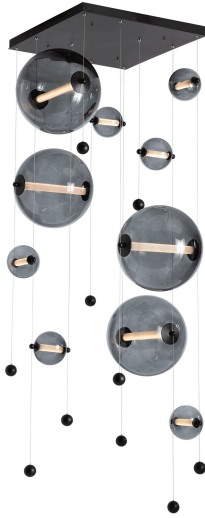

HUBBARDTON FORGE.

PRODUCT SPECIFICATIONS

*Image shown does not correspond to selected options

OPTIONS

FINISH	GLASS	OVERALL HEIGHT	LAMPING
Mahogany - 03 Bronze - 05 Dark Smoke - 07 Burnished Steel - 08 Black - 10 Natural Iron - 20 Gold - 25 Vintage Platinum - 82 Soft Gold - 84 Sterling - 85	Abacus Cool Grey Glass (YL) Abacus Opal Glass (GG)	60.00" - 100.00"	LED

SPECIFICATIONS

Abacus Square LED Pendant

Base Item #: 139051
Configured Item #: 139051-1001
139051-LED-STND-03-YL0694

Adjustable height cable-hung statement LED pendant featuring ten glass globes with integrated LED arrays suspended from a square canopy. Each glass globe and LED array may be individually height adjusted from 60" to 100". Additional LED arrays may be purchased individually if desired. See Installation Instructions for more details. Please note, the upper canopy can will always be finished in black while the canopy faceplate will match the selected finish.

- Handcrafted to order by skilled artisans in Vermont, USA
- Lifetime Limited Warranty when installed in residential setting
- Includes adjustable cable and canopy kit

Dimensions

Length	35.50"
Width	27.20"
Product Weight	71.60 lbs
Overall Height	60.00" to 100.00"
Canopy	24.0 SQ
Packed Weight	82.00 lbs
Shipping (DIM) Weight	73.00 lbs

Abacus Square LED Pendant

Base Item #139051
Configured Item #139051-1001
139051-LED-STND-03-YL0694

FINISH Mahogany - 03	GLASS Abacus Cool Grey Glass (YL)
OVERALL HEIGHT Standard: 60.00" - 100.00"	LAMPING LED