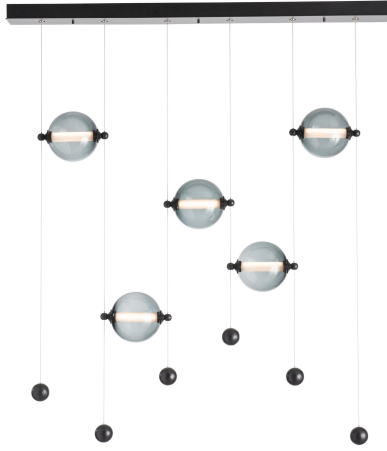

HUBBARDTON FORGE.

PRODUCT SPECIFICATIONS

*Image shown may not reflect your configured options

Abacus 5-Light LED Pendant

HUBBARDTON FORGE

Base Item #139050

Configured Item #139050-1013

139050-LED-STND-10-YL0668

FINISH

Black - 10

GLASS

Abacus Cool Grey Glass (YL)

OVERALL HEIGHT

Standard: 20.00" - 100.00"

LAMPING

LED

OVERALL HEIGHT

20.00" - 100.00"

LAMPING

LED

SPECIFICATIONS

Abacus 5-Light LED Pendant

Base Item #: 139050

Configured Item #: 139050-1013

139050-LED-STND-10-YL0668

Cable hung dedicated LED pendant with five glass globes on a single canopy. Each glass globe and LED array may be individually height adjusted from 20" to 100". Each fixture is capable up supporting up to 14 total glass globe and LED arrays with additional LED arrays sold separately.