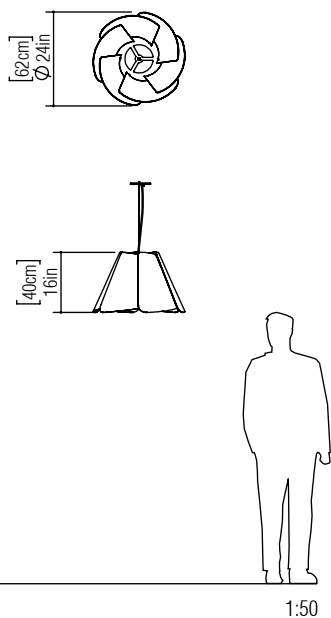

Reference: 1364  
Line: Fuchsia  
Application: Pendant  
Description: Fuchsia Suspension Pendant Ø62x40

Material: Natural Wood Veneer and MDF  
Weight (unpacked):

Light Source Type: E-27  
1x 25W (max. each)  
Fluorescent or LED  
Bulbs not included

Color Temperature: Lamp dependent  
CRI: Lamp dependent  
Luminous Flux: Lamp dependent

Isolation: Class II  
Input Voltage (VAC): 110 ~ 277V  
Input Frequency (Hz): 60 Hz

Suspension Cable Length: 160cm/63in