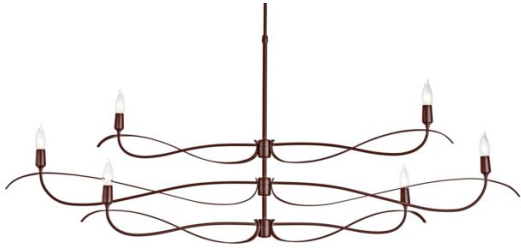

PRODUCT SPECIFICATIONS

Willow 6-Light Large Chandelier

Base Item #136352
 Configured Item #136352-1000
 136352-SKT-SHRT-03

FINISH
 Mahogany - 03

OVERALL HEIGHT
 Short: 28.20" - 37.20"

LAMPING
 Incandescent

OPTIONS

FINISH	OVERALL HEIGHT	LAMPING
Mahogany - 03	47.10" - 56.10"	Incandescent
Bronze - 05	28.20" - 37.20"	
Dark Smoke - 07	38.70" - 47.70"	
Burnished Steel - 08		
Black - 10		
Natural Iron - 20		
Gold - 25		
Vintage Platinum - 82		
Soft Gold - 84		
Sterling - 85		

SPECIFICATIONS

Willow 6-Light Large Chandelier

Base Item #: 136352
 Configured Item #: 136352-1000
 136352-SKT-SHRT-03

Oval six light chandelier with candelabra sockets on three tiers.

- Handcrafted to order by skilled artisans in Vermont, USA
- Lifetime Limited Warranty when installed in residential setting
- Slope ceiling adaptable to 45 degrees
- Includes adjustable stem and canopy kit

Dimensions

Height	15.80"
Length	59.40"
Width	18.90"
Product Weight	9.40 lbs
Overall Height	28.20" to 37.20"
Canopy	5.0 X 7.0
Packed Weight	26.00 lbs
Shipping (DIM) Weight	209.00 lbs

Incandescent Lamping