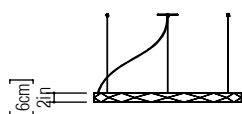

Reference: 1356
Line: Faceted
Application: Pendant
Description: Faceted Ring Suspension Pendant Ø100x6

Material: Natural Wood Veneer, MDF and Acrylic
Weight (unpacked):

Light Source Type: Integrated LED Strip
1 unit Driver, housed in junction box
Non-dimmable

Color Temperature: 2700K
CRI: 80
Light Output: 1350lm
Total Power (W): 18W

Isolation: Class II
Input Voltage (VAC): 110 ~ 277V
Input Frequency (Hz): 60Hz

Suspension Cable Length: 160cm/63in

1:50

Finish Options: