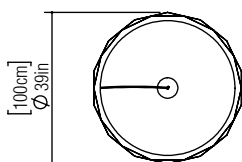

Reference: 1356
Line: Faceted
Application: Pendant
Description: Faceted Ring Suspension Pendant Ø100x6

Material: Natural Wood Veneer, MDF and Acrylic
Weight (unpacked):

Light Source Type: Integrated LED Strip
1 unit Driver, housed in junction box
Non-dimmable

Color Temperature: 2700K
CRI: 80
Light Output: 1350lm
Total Power (W): 18W

Isolation: Class II
Input Voltage (VAC): 110 ~ 277V
Input Frequency (Hz): 60Hz

Suspension Cable Length: 160cm/63in

1:50

Finish Options: