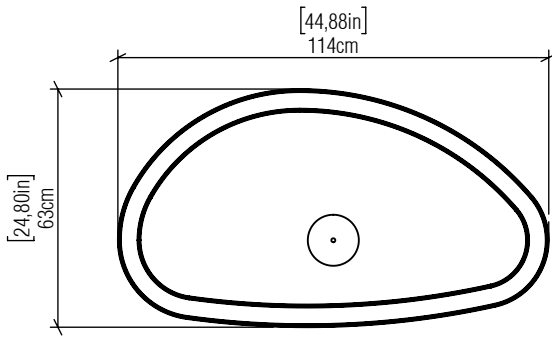

1331  
LED-UL

Project name:  
Date: Specifier:  
Line: Organic  
Family: Pendant  
Description: Organic Accord Pendant 1331

Material: Natural Wood Veneer MDF and Acrylic  
Weight:

Integrated LED Strip 1 unit Driver housed in the Junction box  
Dimmable, ELV

Height Adjustment Limit: 160cm/63in