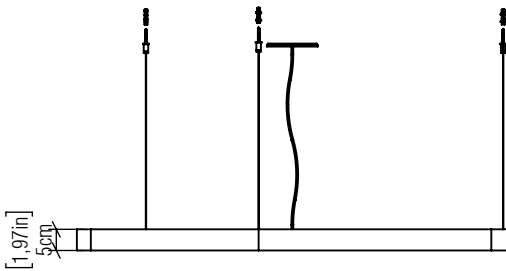

1331  
LED-UL

Project name:  
Date: Specifier:  
Line: Organic  
Family: Pendant  
Description: Organic Accord Pendant 1331

Material: Natural Wood Veneer MDF and Acrylic  
Weight:

Integrated LED Strip 1 unit Driver housed in the Junction box  
Dimmable, ELV

Height Adjustment Limit: 160cm/63in