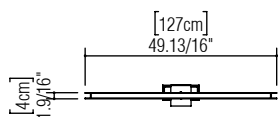

Reference: 1313.  
Line: Slim  
Application: Pendant  
Description: Slim Linear Suspension Pendant

Material: Natural Wood Veneer, MDF and Acrylic  
Weight (unpacked): 1,62kg/3,57lb

Light Source Type: Integrated LED Module  
1 unit Driver, housed in junction box  
Dimmable, 0-10V dimming  
Color Temperature: 2700K, 3000K, 3500K or 4000K  
CRI: 90  
Light Output: 4000lm  
Total Power (W): 40W

Isolation: Class II  
Input Voltage (VAC): 110 ~ 277V  
Input Frequency (Hz): 60 Hz

Suspension Cable Length: 160cm/63in

1:50

Finish Options:

	01 Pine		25 Iridescent White
	02 Matte Black		26 Light Pink
	04 Tobacco		27 Gold
	06 Imbuia		28 Silver
	07 White		29 Teal
	09 Louro Freijó		30 Olive Green
	12 Teak		31 Ferrari Red
	13 Bluish Green		32 Copper
	15 Cappuccino		33 Bronze
	18 American Walnut		34 Maple
	22 Glossy Black		36 Emerald Green
	24 Marsala		37 Coral