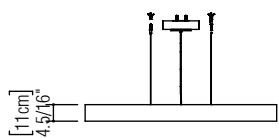

Reference: 1313.  
Line: Slim  
Application: Pendant  
Description: Slim Linear Suspension Pendant

Material: Natural Wood Veneer, MDF and Acrylic  
Weight (unpacked): 1,62kg/3,57lb

Light Source Type: Integrated LED Module  
1 unit Driver, housed in junction box  
Dimmable, 0-10V dimming  
Color Temperature: 2700K, 3000K, 3500K or 4000K  
CRI: 90  
Light Output: 4000lm  
Total Power (W): 40W

Isolation: Class II  
Input Voltage (VAC): 110 ~ 277V  
Input Frequency (Hz): 60 Hz

Suspension Cable Length: 160cm/63in

1:50

Finish Options:

	01 Pine		25 Iridescent White
	02 Matte Black		26 Light Pink
	04 Tobacco		27 Gold
	06 Imbuia		28 Silver
	07 White		29 Teal
	09 Louro Freijó		30 Olive Green
	12 Teak		31 Ferrari Red
	13 Bluish Green		32 Copper
	15 Cappuccino		33 Bronze
	18 American Walnut		34 Maple
	22 Glossy Black		36 Emerald Green
	24 Marsala		37 Coral