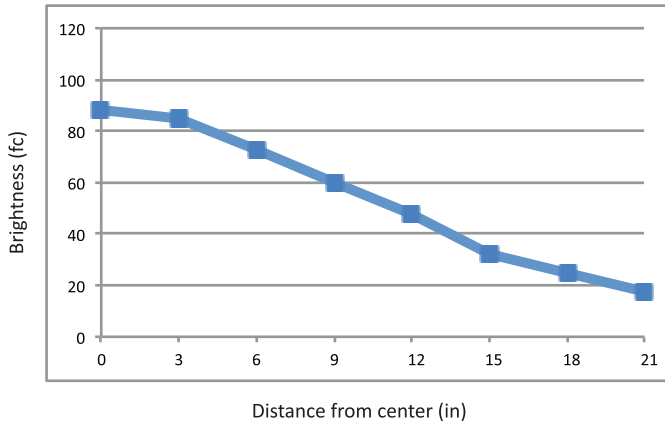

Lumens: 350
Energy Consumption: 5.5Watts
Rated Lifespan: 50,000 hours
Color Temperature: 2,700K
CRI: PI = 83, HW = 94
Wall Switch (hardwired): Compatible with any ELV wall dimmer and any 0-10V wall dimmer.
Driver input: Hardwired = 120VAC
Plugged in = 100-240VAC
Dimmer: Built-in touch dimmer switch
Brightness Adjustability: Continuous Dimming
Standard Finishes: Matte White, Silver, Chrome, Metallic Black, Oiled Walnut, White Oak, Matte Orange, Matte Red, Matte Yellow, Matte Hot Pink, Matte Blue, Matte Green, Oxford Felt, Honeydew Felt, Azure Felt
Material: Zinc alloy, plastic
California Title 24

GRW-S-

MWT = Matte White
SIL = Silver
CRM = Chrome
MBK = Metallic Black

MWT = Matte White
SIL = Silver
CRM = Chrome
MBK = Metallic Black
OWT = Oiled Walnut
WOK = White Oak
MOR = Matte Orange
MRD = Matte Red
MYW = Matte Yellow
MHP = Matte Hot Pink
MBL = Matte Blue
MGN = Matte Green
OXF = Oxford (Felt)
HDF = Honeydew (Felt)
AZF = Azure (Felt)

HW = Hardwired
PI = Plugged in

Light source placed at 15" away from worksurface

Potential LEED Points:

Energy & Atmosphere (EA)

Credit 1.1: Optimize Energy Performance
LED lighting to reduce energy consumption.
(Potential points: 3)

All color finishes use water-based paint
LEDs do not contain mercury

Innovation In Design (ID)

Credit 1.1 - 1.4: Innovation in Design
The head swivels a full 360 degrees giving the user full control in where the light shines. Shine it up for ambient lighting, or down as a task light. The LED head can be detached from the main body for easy warranty service. The light can be controlled at its head or by a wall dimmer. Also, the customizable surfaces would bring flexibility to users to create their own unique look. All these ideas are very unique to Gravy, additionally, the head swiveling and detachable joint mechanism with no external wires is a patented invention.
(Potential points: 4)