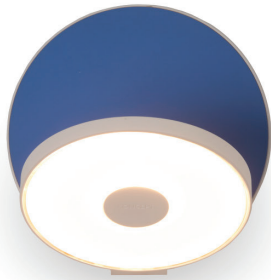

## GRAVY wall sconce

Spark Awards 2015 Gold Winner  
iF Design Award 2016

*Designer*  
Kenneth Ng & Edmund Ng

The Gravy wall sconce maintains its creative, customizable, and contemporary aesthetic while remaining efficient, multi-purpose, and fully-functional. Gravy's swiveling head turns 360 degrees and can bend forward to be used as an ambient light or a direct task light by shining downward. The light can be operated by a wall switch or by touching the center of the LED head and holding it to dim the brightness. Go with the plug-in version, or choose the hardwired option for new installations. Surface plates on the Gravy are customizable, enabling users to select painted finishes, wood veneers, or fabric to match their interior space.

Lumens: 350  
 Energy Consumption: 5.5Watts  
 Rated Lifespan: 50,000 hours  
 Color Temperature: 2,700K  
 CRI: PI = 83, HW = 94  
 Wall Switch (hardwired): Compatible with any ELV wall dimmer and any 0-10V wall dimmer.  
 Driver input: Hardwired = 120VAC  
 Plugged in = 100-240VAC  
 Dimmer: Built-in touch dimmer switch  
 Brightness Adjustability: Continuous Dimming  
 Standard Finishes: Matte White, Silver, Chrome, Metallic Black, Oiled Walnut, White Oak, Matte Orange, Matte Red, Matte Yellow, Matte Hot Pink, Matte Blue, Matte Green, Oxford Felt, Honeydew Felt, Azure Felt  
 Material: Zinc alloy, plastic  
 California Title 24