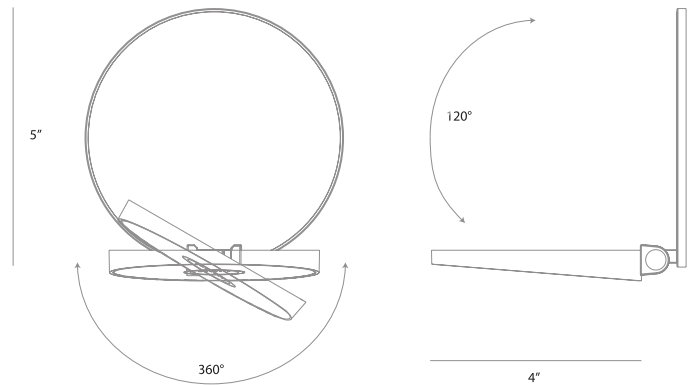

Lumens: 350
Energy Consumption: 5.5Watts
Rated Lifespan: 50,000 hours
Color Temperature: 2,700K
CRI: PI = 83, HW = 94
Wall Switch (hardwired): Compatible with any ELV wall dimmer and any 0-10V wall dimmer.
Driver input: Hardwired = 120VAC
Plugged in = 100-240VAC
Dimmer: Built-in touch dimmer switch
Brightness Adjustability: Continuous Dimming
Standard Finishes: Matte White, Silver, Chrome, Metallic Black, Oiled Walnut, White Oak, Matte Orange, Matte Red, Matte Yellow, Matte Hot Pink, Matte Blue, Matte Green, Oxford Felt, Honeydew Felt, Azure Felt
Material: Zinc alloy, plastic
California Title 24

GRW-S-

MWT = Matte White
SIL = Silver
CRM = Chrome
MBK = Metallic Black

MWT = Matte White
SIL = Silver
CRM = Chrome
MBK = Metallic Black
OWT = Oiled Walnut
WOK = White Oak
MOR = Matte Orange
MRD = Matte Red
MYW = Matte Yellow
MHP = Matte Hot Pink
MBL = Matte Blue
MGN = Matte Green
OXF = Oxford (Felt)
HDF = Honeydew (Felt)
AZF = Azure (Felt)

HW = Hardwired
PI = Plugged in

Light source placed at 15" away from worksurface

Potential LEED Points:

Energy & Atmosphere (EA)

Credit 1.1: Optimize Energy Performance
LED lighting to reduce energy consumption.
(Potential points: 3)

All color finishes use water-based paint
LEDs do not contain mercury

Innovation In Design (ID)

Credit 1.1 - 1.4: Innovation in Design
The head swivels a full 360 degrees giving the user full control in where the light shines. Shine it up for ambient lighting, or down as a task light. The LED head can be detached from the main body for easy warranty service. The light can be controlled at its head or by a wall dimmer. Also, the customizable surfaces would bring flexibility to users to create their own unique look. All these ideas are very unique to Gravy, additionally, the head swiveling and detachable joint mechanism with no external wires is a patented invention.
(Potential points: 4)