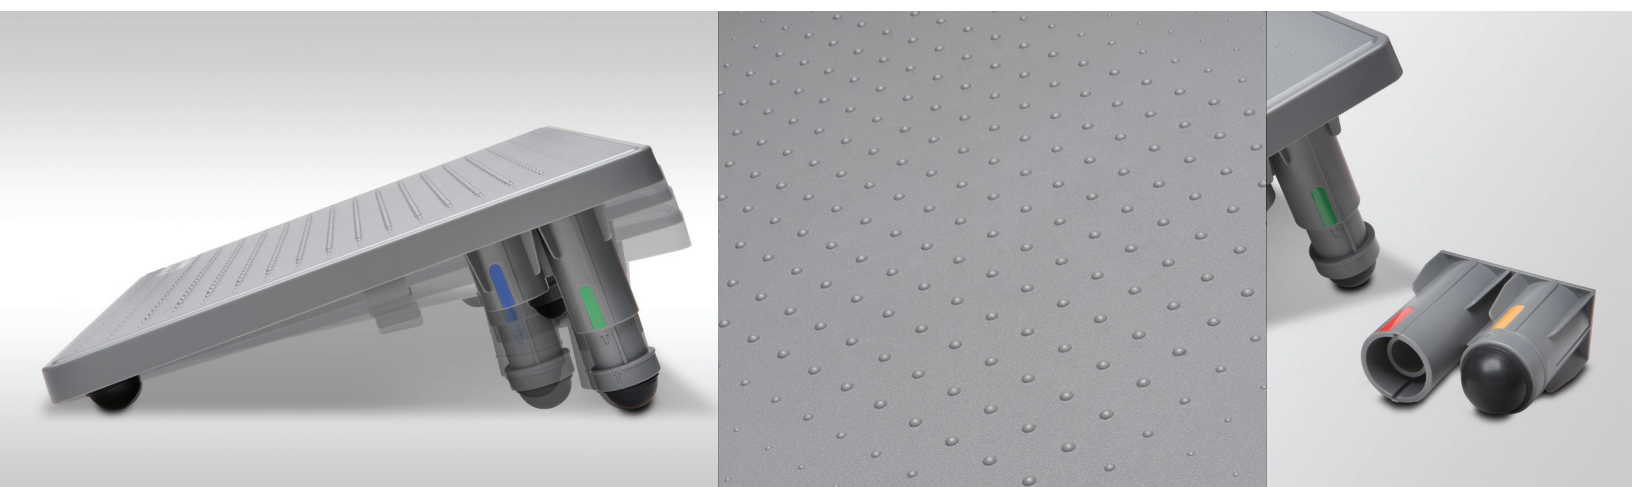

## SmartFit® SoleMate™ foot rest

Improve posture, promote healthy circulation and support back and leg comfort with the SmartFit® SoleMate™ foot rest. Ergonomically designed to promote wellness and support increased productivity, the SmartFit® SoleMate™ foot rest incorporates Kensington's patented SmartFit® technology to simplify proper fit and allows users to adjust the height and angle for customised comfort. An ideal foot rest for modern home office or hot-desking environments.

Ergonomic  
design

SmartFit®  
system

## Features and benefits:

- **Ergonomist approved** to improve posture, promote healthy circulation and support back and leg comfort
- **SmartFit® system** simplifies ideal ergonomic height positioning using scientifically proven research to support proper fit and increase productivity
- **Angle & tilt adjustable** to allow users to personalise their preferred position (angle adjusts 12°–20°; 4 tilt settings with height positions between 100mm–140mm (3.9in–5.5in))
- **Anti-slip base and top** ensures your foot rest and feet stay in place throughout the working day
- **Easy-to-clean surface** can be wiped cleaned with warm water
- **Wide platform** comfortably accommodates users preferring a wider stance
- **Non-toxic materials** independently certified for safety and compliance
- **Professional performance-focused design** combines functional and sophisticated low-profile elegance with durable components