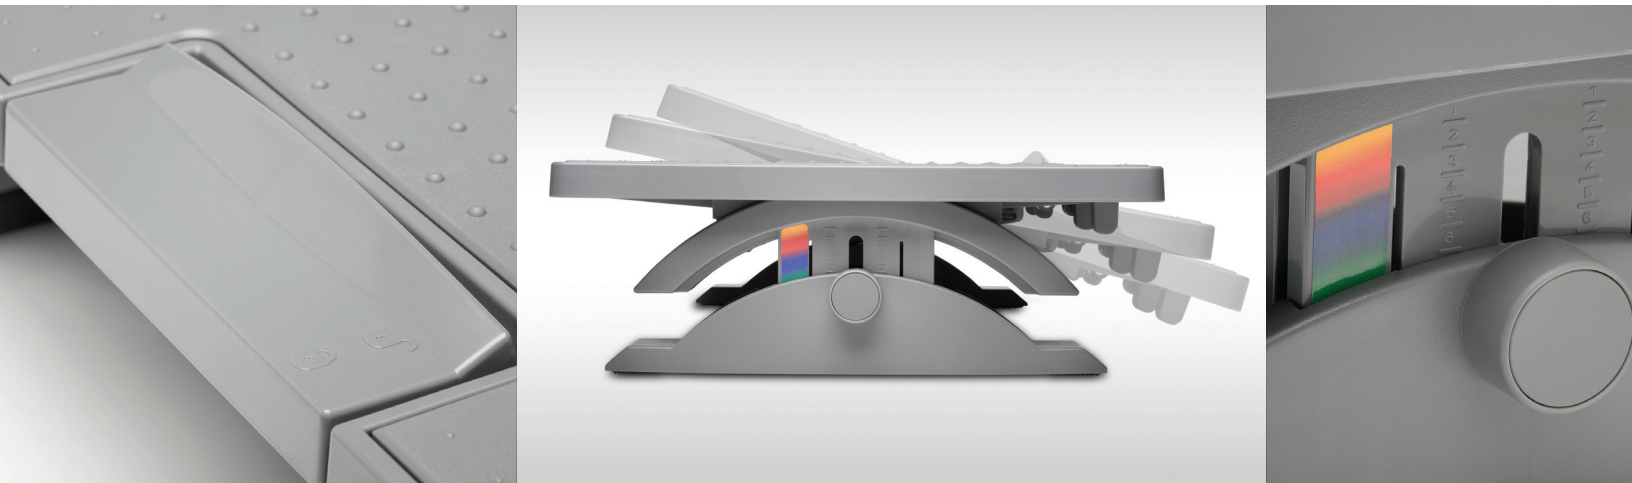

Simply the best foot rest

SmartFit® SoleMate™ Pro ergonomic foot rest

Improve posture, promote healthy circulation and support back and leg comfort with the SmartFit® SoleMate™ Pro ergonomic foot rest. Ergonomically designed to promote wellness and support increased productivity, the SmartFit® SoleMate™ Pro ergonomic foot rest incorporates Kensington's patented SmartFit® technology to simplify proper fit and allows users to adjust the height and angle for customised comfort. An ideal foot rest for modern home office or hot-desking environments.

Ergonomic
design

SmartFit®
system

Features and benefits:

- **Ergonomist approved** to improve posture, promote healthy circulation and support back and leg comfort
- **SmartFit® system** simplifies ideal ergonomic height positioning using scientifically proven research to support proper fit and increase productivity
- **Height adjustable** with positions between 92.7mm–120mm (3.7in–4.7in) to support users of all heights
- **Angle & tilt adjustable** to allow users to personalise their preferred tilt position (angle adjusts 0°–18°; tilt adjusts 0°–18°)
- **Locking foot pedal control** allows users to adjust the foot rest without leaving their chair
- **Anti-slip base and top** ensures your foot rest and feet stay in place throughout the working day
- **Easy-to-clean surface** can be wiped cleaned with warm water
- **Wide platform** comfortably accommodates users preferring a wider stance
- **Non-toxic materials** independently certified for safety and compliance
- **Professional performance-focused design** combines functional and sophisticated low-profile elegance with durable components