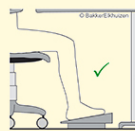

Basic 952

foot rest foot-adjustable

Be comfortable at work, from head to toe

The Basic 952 ergonomic footrest enables a correct sitting posture for users who can't sit with their feet flat on the floor when the rest of the desk set-up is correct.

This footrest has a broad height range and can be easily adjusted with the foot pedal.

A footrest can help out when the desk is not properly height-adjustable. A good footrest prevents the pinching off of the bloodstream and can help encourage a healthy body posture.

Ergonomic: Height adjustable (2.25 - 10.5 Inches) and adjustable angle provides stable support for the feet.

Comfortable: Contoured foot platform to minimize slip.

Adjustable: Easy to adjust with feet.

Width	420 mm
Height	80 mm
Depth	320 mm
Weight	5.9 kg
Product code	BNEFRB952