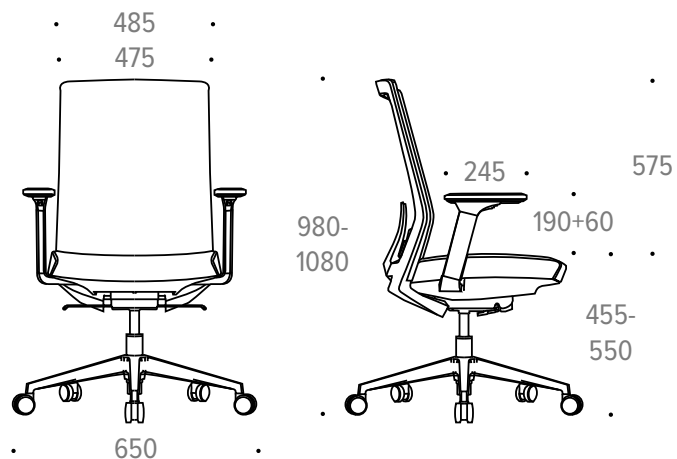

Veneto

Mesh back task chair

TV4A

Technical specifications

Dimensions	W650 x D670 x H980-1080 mm
Seat	W485 x D485 x H455-550 mm
Backrest	W475 x H575 mm
Capacity	119kg recommended max. user weight
Mechanism	Self Balance, 2 Locking Positions
Weight	15.5kg
Warranty	5 years

Features

- Black frame with black or polished aluminium base
- Adjustable lumbar support (50mm height range)
- Height adjustable armrests (60mm range)
- Soft floor or hard floor castors
- Black fabric seat, certified BS 7176 Low Hazard

Boxed specifications

Dimensions	W600 x D700 x H880 mm
Weight	19kg