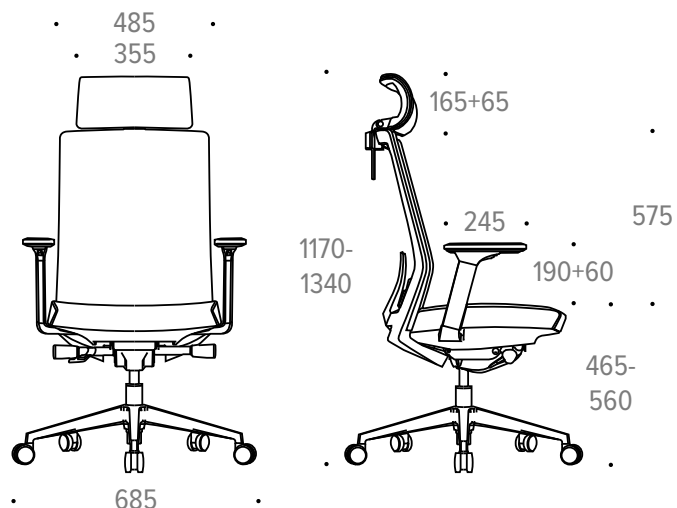

Veneto Executive

Mesh back task chair

TV5A

Technical specifications

Dimensions	W685 x D670 x H1170-1340 mm
Seat	W485 x D485 x H465-560 mm
Backrest	W475 x H575 mm
Capacity	119kg recommended max. user weight
Mechanism	Synchro with Side Tension Adjustment, Seat Slide Function, 4 Locking Positions
Weight	19kg
Warranty	5 years

Boxed specifications

Dimensions	W600 x D700 x H880 mm
Weight	22.5kg

Features

- Black frame with black or polished aluminium base
- Adjustable lumbar support (50mm height range)
- Height adjustable headrest (65mm height range)
- Height adjustable armrests (60mm range)
- Soft floor or hard floor castors
- Black fabric seat, certified BS 7176 Low Hazard