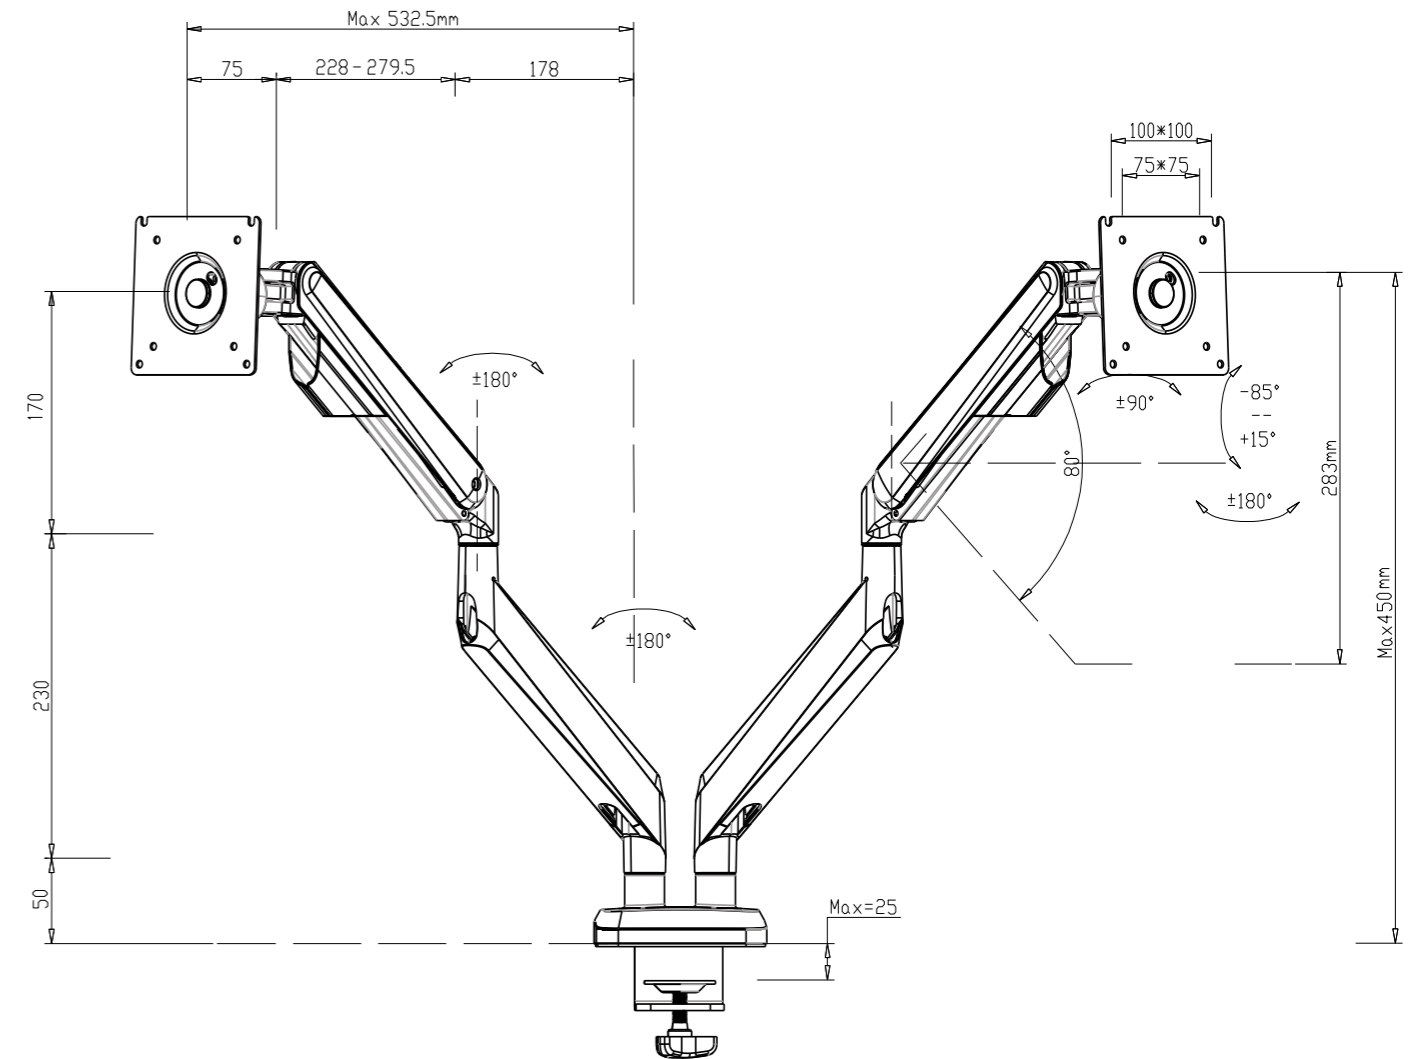

**Freedom to move. Effortlessly rotate,
pivot and extend with absolute adjustment.**

Easy to assemble VESA

Low profile C-Clamp fixings as standard

Spring assisted fingertip adjustment

MECHANICAL PARAMETERS

Supports up to 9kg
Low profile C-Clamp

FINISHES

MECHANICAL PARAMETERS

Supports up to 2x 9kgs
Low profile C-Clamp

FINISHES

Sourcetec is part of the Workstories group and is a registered trademark.

Warranty

Workstories Ltd offers a 1-year warranty on our Sourcetec range.