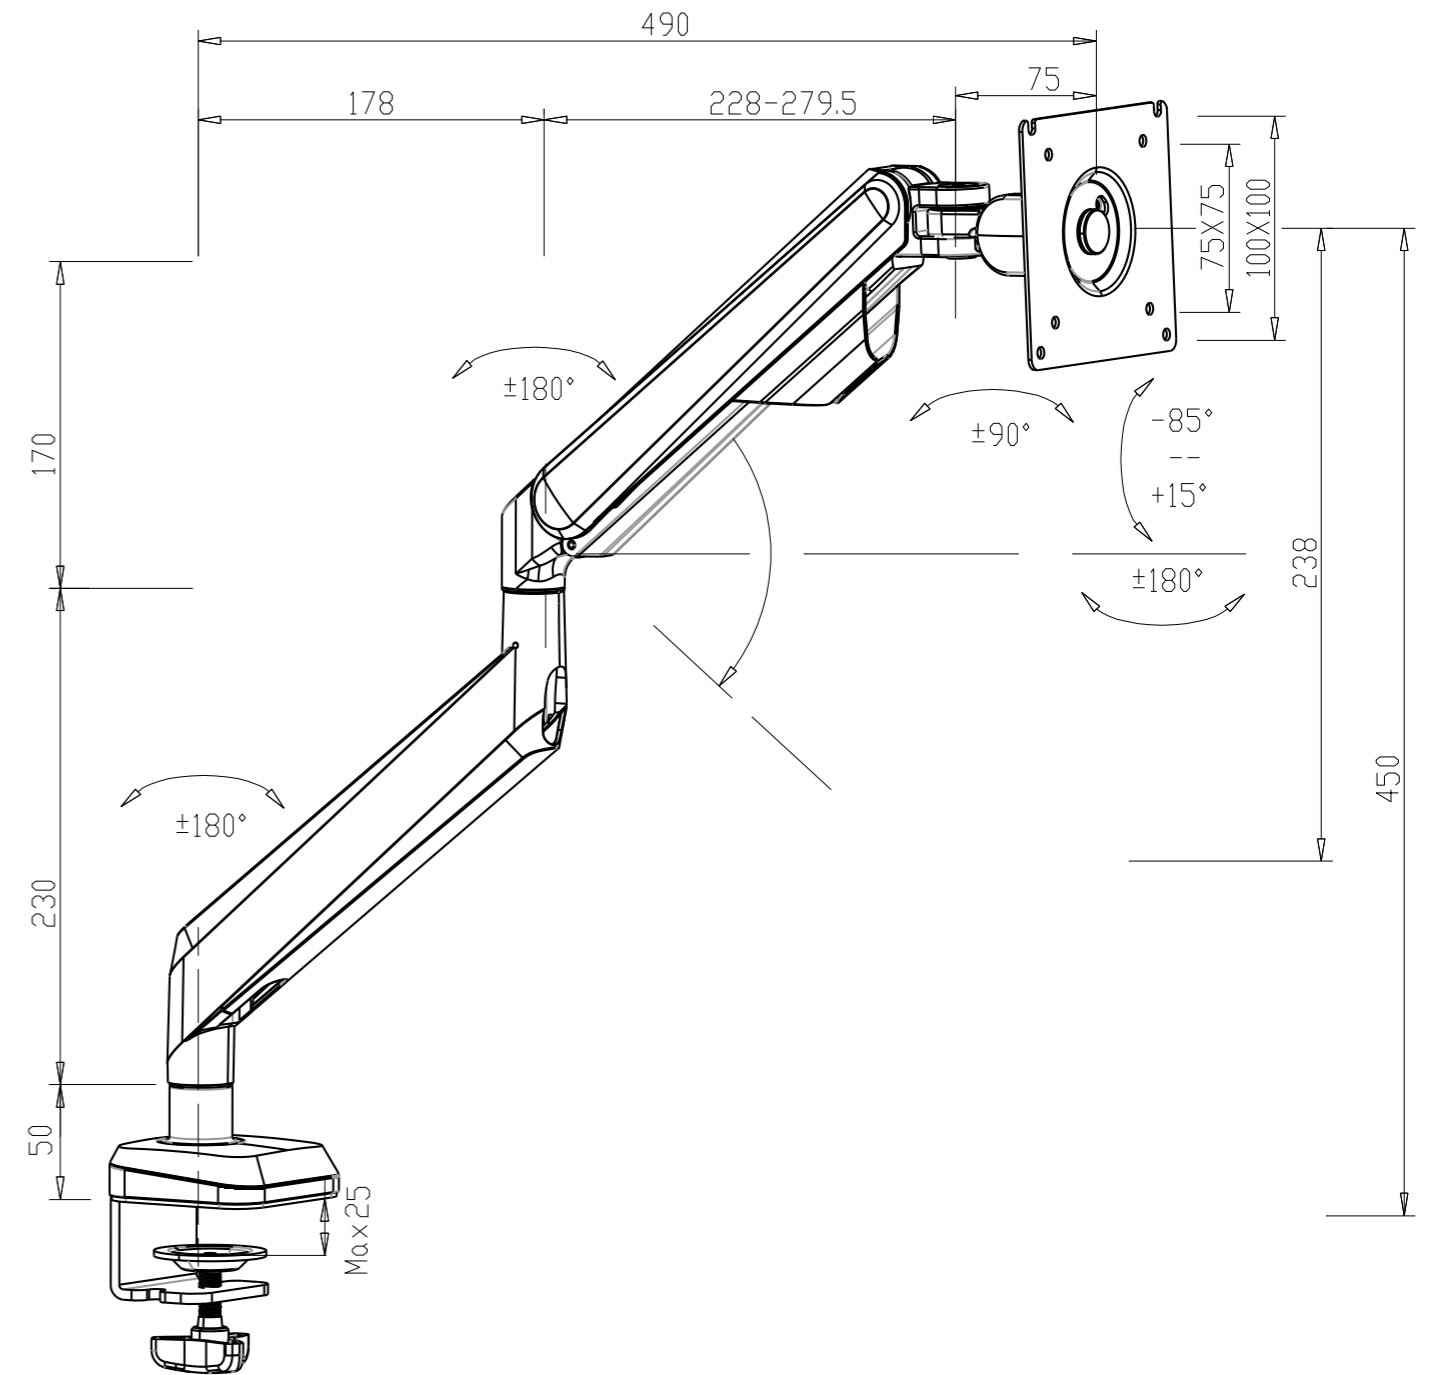

**Freedom to move. Effortlessly rotate,
pivot and extend with absolute adjustment.**

Easy to assemble VESA

Low profile C-Clamp fixings as standard

Spring assisted fingertip adjustment

MECHANICAL PARAMETERS

Supports up to 9kg
Low profile C-Clamp

FINISHES

MECHANICAL PARAMETERS

Supports up to 2x 9kgs
Low profile C-Clamp

FINISHES

Sourcetec is part of the Workstories group and is a registered trademark.

Warranty

Workstories Ltd offers a 1-year warranty on our Sourcetec range.