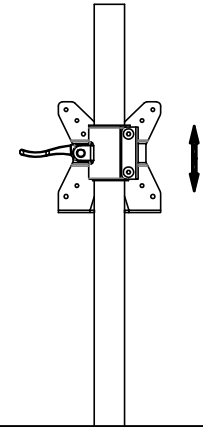

METALICON.
Dynamic. Expressive. Enduring.

C7 Pole Clamp (35mm)

1

2

3

4

5

6