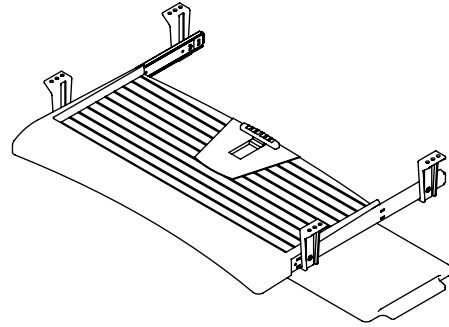

addit

Addit keyboard & mouse drawer 223

2016/11/22

97.223

610 x 320 x 70 mm

1 pcs

black

1,8 kg

805410972233