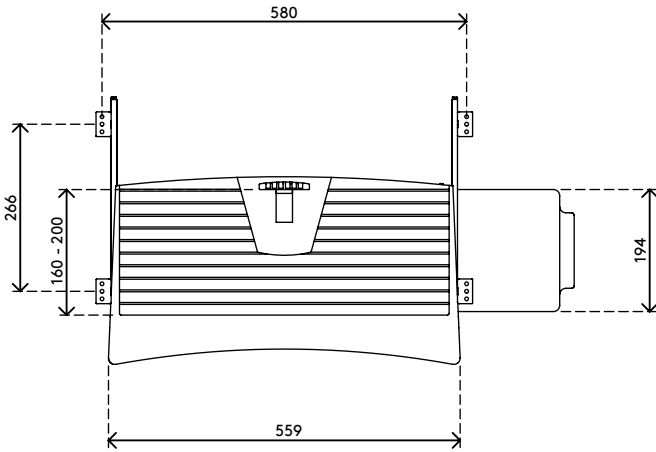

97.223

Addit keyboard & mouse drawer 223

Sliding out from underneath the desktop, this drawer is great for workstations that have a limited desktop surface. Mounted on gliders for smooth operation, it offers space for a keyboard and mouse.

- Suitable for keyboards up to 520 mm wide
- Mouse pad adjustable to left and right hand configurations
- Max. keyboard dimensions (w x d x h): 520 x 200 x 55 mm
- Slides out underneath the desk up to 270 mm

addit

Addit keyboard & mouse drawer 223

2016/11/22

97.223

 610 x 320 x 70 mm

 1 pcs

 black

 1,8 kg