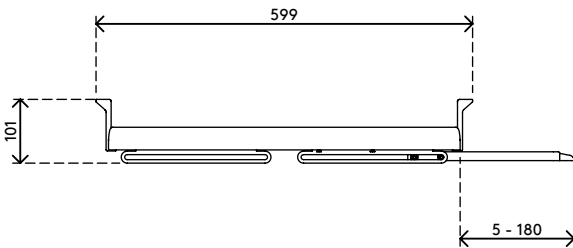

addit

Addit keyboard & mouse drawer 223

2016/11/22

97.223

610 x 320 x 70 mm

1 pcs

black

1,8 kg

805410972233