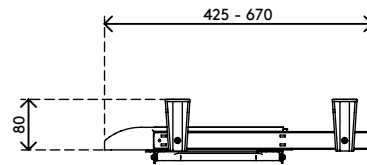

addit

Addit keyboard & mouse drawer 223

2016/11/22

97.223

610 x 320 x 70 mm

1 pcs

black

1,8 kg

805410972233