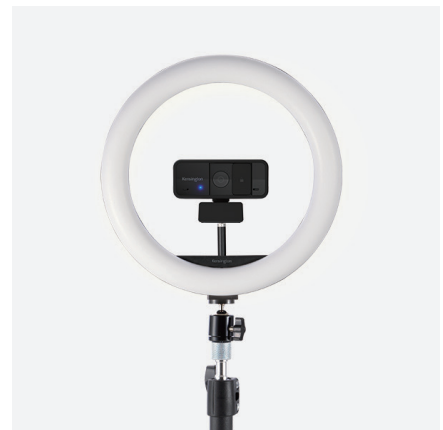

Kensington Ecosystem Compatible

Create a tailored setup based on your environment and budget by combining with a Desktop Stand (K87651WW) and Ring Light (K87653WW) - other accessories also available.