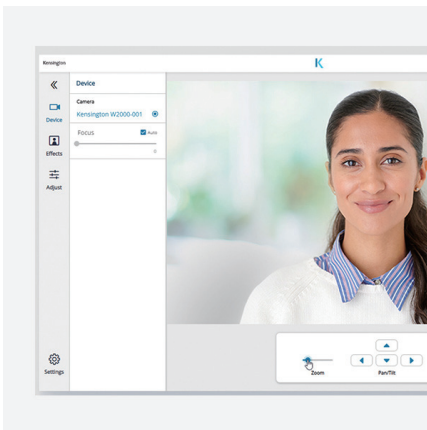

Features include:

- Fixed focus ensures you, your team, or your environment are always in focus
- Optimised for Microsoft Teams, Zoom and more
- Wide 95° field of view is perfect for offices or small meeting rooms
- Powerful and simple Kensington Konnect™ software
- Electronic pan, tilt and 2x zoom simplifies focal point changes
- Manually adjusts up to 37° vertically and 360° horizontally for ideal angles
- Large sensor size for improved low light imaging
- Omnidirectional microphones with noise cancellation technology
- Rigorously tested and approved for Wipe Down Protection

W1050 1080p Fixed Focus Wide Angle Webcam

Part Number: K80251WW | UPC Code: 0 85896 80251 8

Optimised Video Technology

Delivers vibrant video at 1080p (1920x1080 @ 30fps) with enhanced support for low-light environments.

Fixed Focus with Versatile Positioning

The fixed focus glass lens ensures you are always in focus - even in low-light or high-contrast environments. Up to 37° vertical and 360° horizontal manual adjustment to ensure the best camera angles.

Wide Video Frame with Privacy Cover

The 95° diagonal field of view is perfect for small team meetings, teaching lessons or presenting products. The integrated lens cover allows you to control when you are seen.