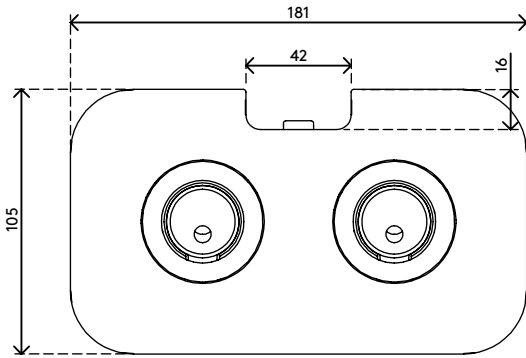

65.820

Viewprime bolt through desk - mount 820

The bolt-through desk mount is the strongest way to mount the dual Viewprime plus monitor arm (65.210) to your desk. It can also be mounted on most cable management grommet holes in a desk.

- Suitable for a desktop thickness of 5 up to 70 mm (0,2" - 2,8")
- Diameter of bolt: M10

- Bolt hole required (min. Ø 10 mm - max. Ø 70 mm)
- Mounting option for dual Viewprime plus monitor arm 65.210

viewprime ^x

Viewprime bolt through desk - mount 820

2021/03/21

65.820

 160 x 140 x 60 mm

 1 pcs

 white

 1,284 kg