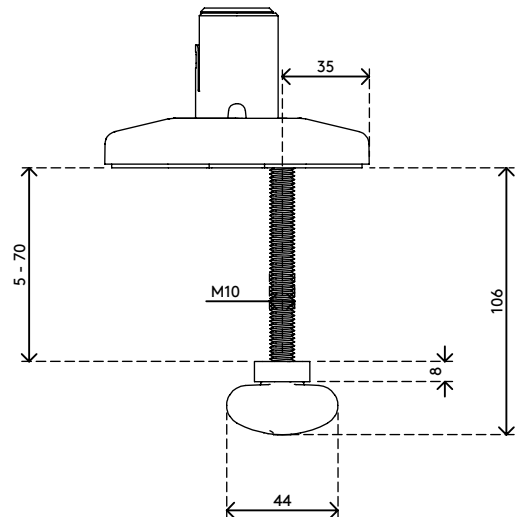

65.820

Viewprime bolt through desk - mount 820

The bolt-through desk mount is the strongest way to mount the dual Viewprime plus monitor arm (65.210) to your desk. It can also be mounted on most cable management grommet holes in a desk.

- Suitable for a desktop thickness of 5 up to 70 mm (0,2" - 2,8")
- Diameter of bolt: M10

- Bolt hole required (min. Ø 10 mm - max. Ø 70 mm)
- Mounting option for dual Viewprime plus monitor arm 65.210

viewprime ^x

Viewprime bolt through desk - mount 820

2021/03/21

65.820

 160 x 140 x 60 mm

 1 pcs

 white

 1,284 kg