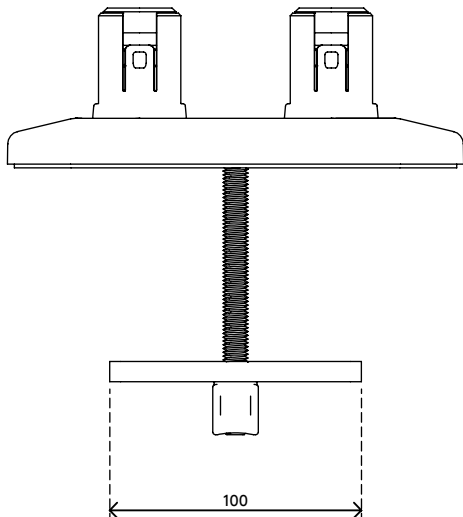

65.820

Viewprime bolt through desk - mount 820

The bolt-through desk mount is the strongest way to mount the dual Viewprime plus monitor arm (65.210) to your desk. It can also be mounted on most cable management grommet holes in a desk.

- Suitable for a desktop thickness of 5 up to 70 mm (0,2" - 2,8")
- Diameter of bolt: M10

- Bolt hole required (min. Ø 10 mm - max. Ø 70 mm)
- Mounting option for dual Viewprime plus monitor arm 65.210

viewprime ^x

Viewprime bolt through desk - mount 820

2021/03/21

65.820

 160 x 140 x 60 mm

 1 pcs

 white

 1,284 kg