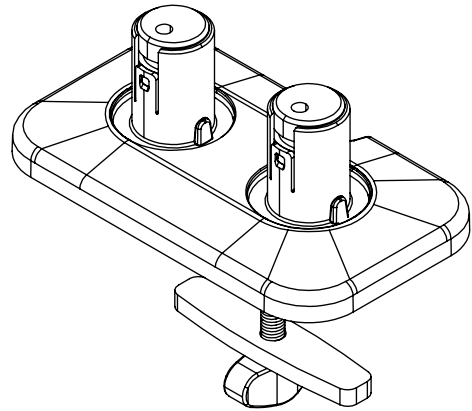

65.820

Viewprime bolt through desk - mount 820

The bolt-through desk mount is the strongest way to mount the dual Viewprime plus monitor arm (65.210) to your desk. It can also be mounted on most cable management grommet holes in a desk.

- Suitable for a desktop thickness of 5 up to 70 mm (0,2" - 2,8")
- Diameter of bolt: M10

- Bolt hole required (min. Ø 10 mm - max. Ø 70 mm)
- Mounting option for dual Viewprime plus monitor arm 65.210

viewprime ^x

Viewprime bolt through desk - mount 820

2021/03/21

65.820

 160 x 140 x 60 mm

 1 pcs

 white

 1,284 kg