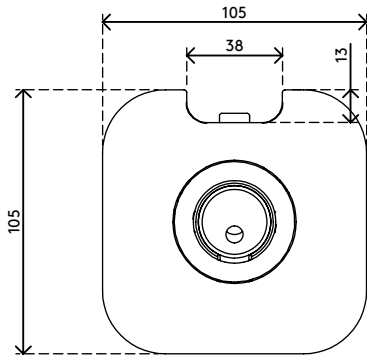

65.810

Viewprime bolt through desk - mount 810

The bolt-through desk mount is the strongest way to mount the single Viewprime plus monitor arm (65.110) to your desk. It can also be mounted on most cable management grommet holes in a desk.

- Suitable for a desktop thickness of 5 up to 70 mm (0,2" - 2,8")
- Diameter of bolt: M10

- Bolt hole required (min. Ø 10 mm - max. Ø 60 mm)
- Mounting option for single Viewprime plus monitor arm 65.110

viewprime ^x

Viewprime bolt through desk - mount 810

2021/03/21

65.810

 160 x 140 x 60 mm

 1 pcs

 white

 1,284 kg