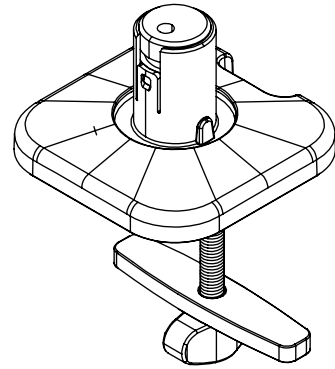

65.810

Viewprime bolt through desk - mount 810

The bolt-through desk mount is the strongest way to mount the single Viewprime plus monitor arm (65.110) to your desk. It can also be mounted on most cable management grommet holes in a desk.

- Suitable for a desktop thickness of 5 up to 70 mm (0,2" - 2,8")
- Diameter of bolt: M10

- Bolt hole required (min. Ø 10 mm - max. Ø 60 mm)
- Mounting option for single Viewprime plus monitor arm 65.110

viewprime ^x

Viewprime bolt through desk - mount 810

2021/03/21

65.810

 160 x 140 x 60 mm

 1 pcs

 white

 1,284 kg