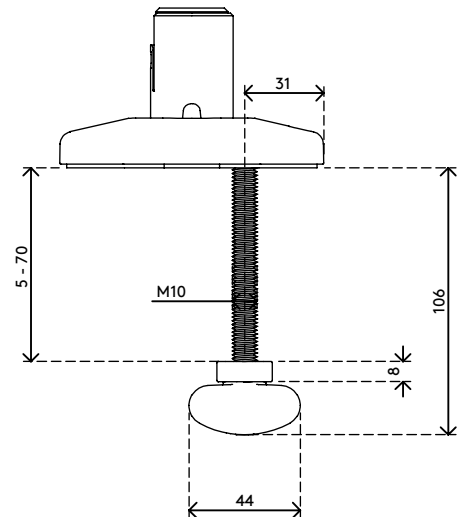

65.810

Viewprime bolt through desk - mount 810

The bolt-through desk mount is the strongest way to mount the single Viewprime plus monitor arm (65.110) to your desk. It can also be mounted on most cable management grommet holes in a desk.

- Suitable for a desktop thickness of 5 up to 70 mm (0,2" - 2,8")
- Diameter of bolt: M10

- Bolt hole required (min. Ø 10 mm - max. Ø 60 mm)
- Mounting option for single Viewprime plus monitor arm 65.110

viewprime ^x

Viewprime bolt through desk - mount 810

2021/03/21

65.810

 160 x 140 x 60 mm

 1 pcs

 white

 1,284 kg