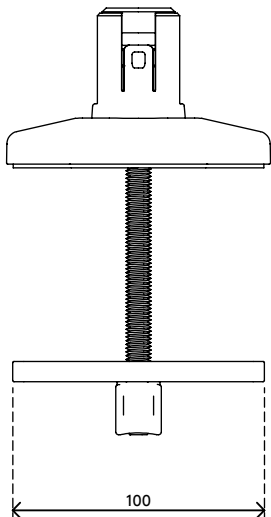

65.810

Viewprime bolt through desk - mount 810

The bolt-through desk mount is the strongest way to mount the single Viewprime plus monitor arm (65.110) to your desk. It can also be mounted on most cable management grommet holes in a desk.

- Suitable for a desktop thickness of 5 up to 70 mm (0,2" - 2,8")
- Diameter of bolt: M10

- Bolt hole required (min. Ø 10 mm - max. Ø 60 mm)
- Mounting option for single Viewprime plus monitor arm 65.110

viewprime ^x

Viewprime bolt through desk - mount 810

2021/03/21

65.810

 160 x 140 x 60 mm

 1 pcs

 white

 1,284 kg