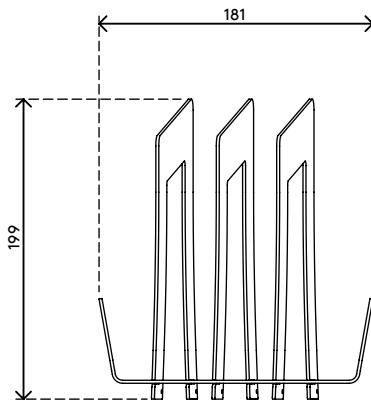

viewlite 

Warranty

58.760

Viewlite binder tray - option 760

Frees up valuable desk space and keeps those binders you use every day within easy reach. Simply hooks onto the toolbar.

- Holds up to three binders

- Binder Tray dimensions (w x d x h): 181 x 248 x 199 mm (7,1 x 9,7 x 7,8")

dataflex

feeling at work

viewlite

Viewlite binder tray - option 760

2020/10/06

58.760

 280 x 230 x 80 mm

 1 pcs

 white

 0,8 kg

 805410587604