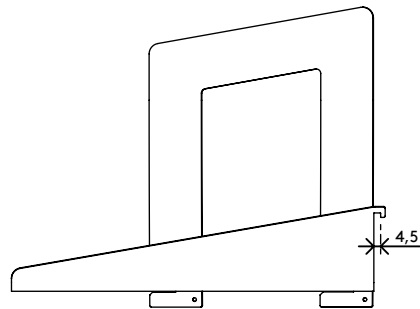

viewlite 

Warranty

58.760

Viewlite binder tray - option 760

Frees up valuable desk space and keeps those binders you use every day within easy reach. Simply hooks onto the toolbar.

- Holds up to three binders

- Binder Tray dimensions (w x d x h): 181 x 248 x 199 mm (7,1 x 9,7 x 7,8")

dataflex

feeling at work

viewlite

Viewlite binder tray - option 760

2020/10/06

58.760

 280 x 230 x 80 mm