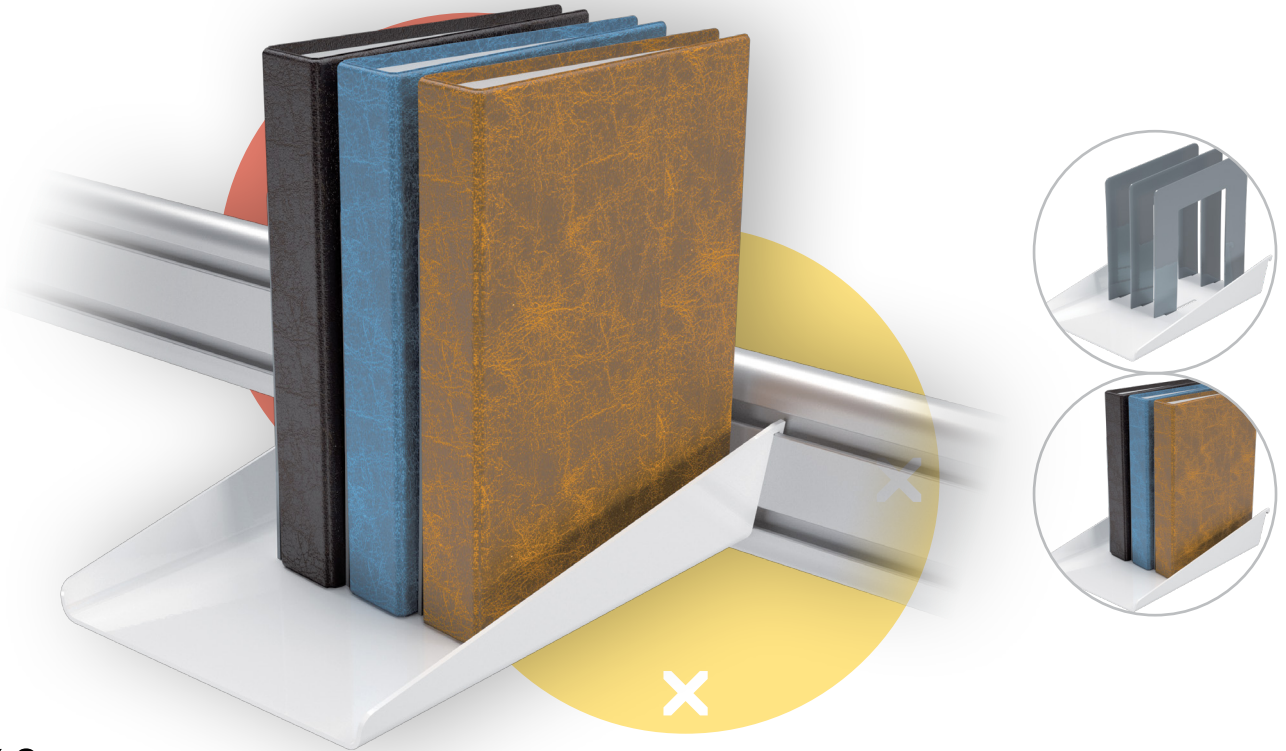

viewlite 

Warranty

58.760

Viewlite binder tray - option 760

Frees up valuable desk space and keeps those binders you use every day within easy reach. Simply hooks onto the toolbar.

- Holds up to three binders

- Binder Tray dimensions (w x d x h): 181 x 248 x 199 mm (7,1 x 9,7 x 7,8")

dataflex

feeling at work

viewlite

Viewlite binder tray - option 760

2020/10/06

58.760

 280 x 230 x 80 mm