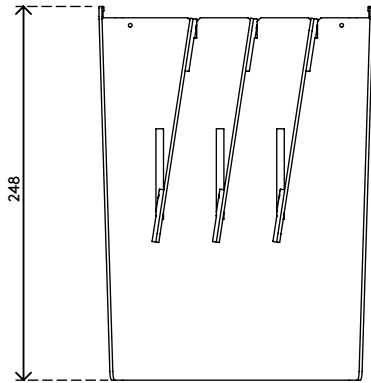

viewlite 

Warranty

58.760

Viewlite binder tray - option 760

Frees up valuable desk space and keeps those binders you use every day within easy reach. Simply hooks onto the toolbar.

- Holds up to three binders

- Binder Tray dimensions (w x d x h): 181 x 248 x 199 mm (7,1 x 9,7 x 7,8")

dataflex

feeling at work

viewlite

Viewlite binder tray - option 760

2020/10/06

58.760

 280 x 230 x 80 mm