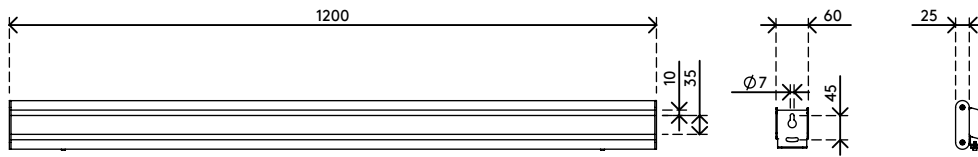

58.712

Viewlite toolbar - wall 712

Because the toolbar is front-mounted, you can adjust the distance between its wall mount brackets. This lets you install it anywhere on a wall. The brackets are barely visible afterwards. Cables are easily hidden in the toolbar's cable duct to create a tidy, professional impression.

- Toolbar assembly with a rail length of 1200 mm (47,2")
- Comes with two freely placeable wall mounts
- Cables run neatly inside the toolbar's cable duct
- Comes with all necessary fasteners
- Suitable for max. 3 accessories of 8 kg (17,6 lb) each

viewlite

Viewlite toolbar - wall 712

2020/10/06

58.712

 1300 x 165 x 155 mm

 1 pcs

 silver-white

 4 kg