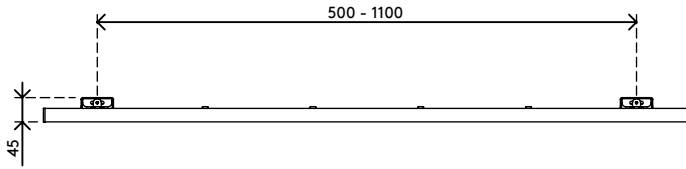

58.712

Viewlite toolbar - wall 712

Because the toolbar is front-mounted, you can adjust the distance between its wall mount brackets. This lets you install it anywhere on a wall. The brackets are barely visible afterwards. Cables are easily hidden in the toolbar's cable duct to create a tidy, professional impression.

- Toolbar assembly with a rail length of 1200 mm (47,2")
- Comes with two freely placeable wall mounts
- Cables run neatly inside the toolbar's cable duct
- Comes with all necessary fasteners
- Suitable for max. 3 accessories of 8 kg (17,6 lb) each

viewlite

Viewlite toolbar - wall 712

2020/10/06

58.712

 1300 x 165 x 155 mm

 1 pcs

 silver-white

 4 kg