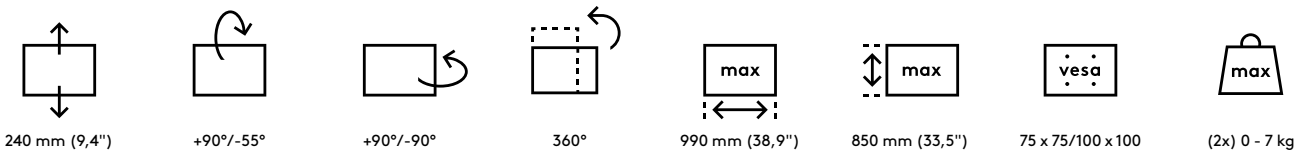

58.653

Viewlite plus monitor arm - desk 653

Mounts two monitors or devices that you can adjust independently in depth and dynamically in height. This makes it easy to align different display devices and lets each user find their own optimal ergonomic position.

- Dynamic height adjustment range of 240 mm
- Independent depth adjustment
- Integrated cable management
- Main components made of aluminium
- 40% of aluminium content is already recycled
- VESA MIS-D 75 x 75/100 x 100 mm compatible
- Monitor: tilt +90°/-55°, swivel +90°/-90°, rotate 360°
- Arm: swivel +65°/-65°
- Monitor rotation lock can be enabled
- Swivel limiter pre-set to +65°/-65° (can be set to only +65°)
- Weight capacity min. 0 kg - max. 7 kg per monitor
- Comes with a desk clamp mount and bolt-through desk mount
- Suitable for a desktop thickness of 5 up to 40 (clamp) or 50 mm (bolt through)
- Monitor size limit: width 990 - height 850 mm
- Fitted with a practical quick-release VESA system

viewlite X

Viewlite plus monitor arm - desk 653

2016/11/22

58.653

385 x 280 x 240 mm

1 pcs

black

7,9 kg