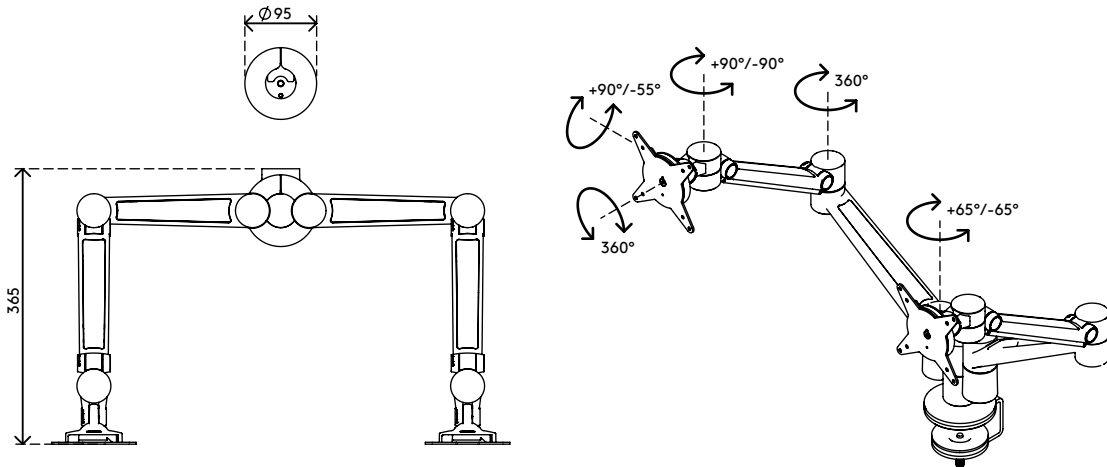

58.653

Viewlite plus monitor arm - desk 653

Mounts two monitors or devices that you can adjust independently in depth and dynamically in height. This makes it easy to align different display devices and lets each user find their own optimal ergonomic position.

- Dynamic height adjustment range of 240 mm
- Independent depth adjustment
- Integrated cable management
- Main components made of aluminium
- 40% of aluminium content is already recycled
- VESA MIS-D 75 x 75/100 x 100 mm compatible
- Monitor: tilt +90°/-55°, swivel +90°/-90°, rotate 360°
- Arm: swivel +65°/-65°
- Monitor rotation lock can be enabled
- Swivel limiter pre-set to +65°/-65° (can be set to only +65°)
- Weight capacity min. 0 kg - max. 7 kg per monitor
- Comes with a desk clamp mount and bolt-through desk mount
- Suitable for a desktop thickness of 5 up to 40 (clamp) or 50 mm (bolt through)
- Monitor size limit: width 990 - height 850 mm
- Fitted with a practical quick-release VESA system

viewlite X

Viewlite plus monitor arm - desk 653

2016/11/22

58.653

385 x 280 x 240 mm

1 pcs

black

7,9 kg