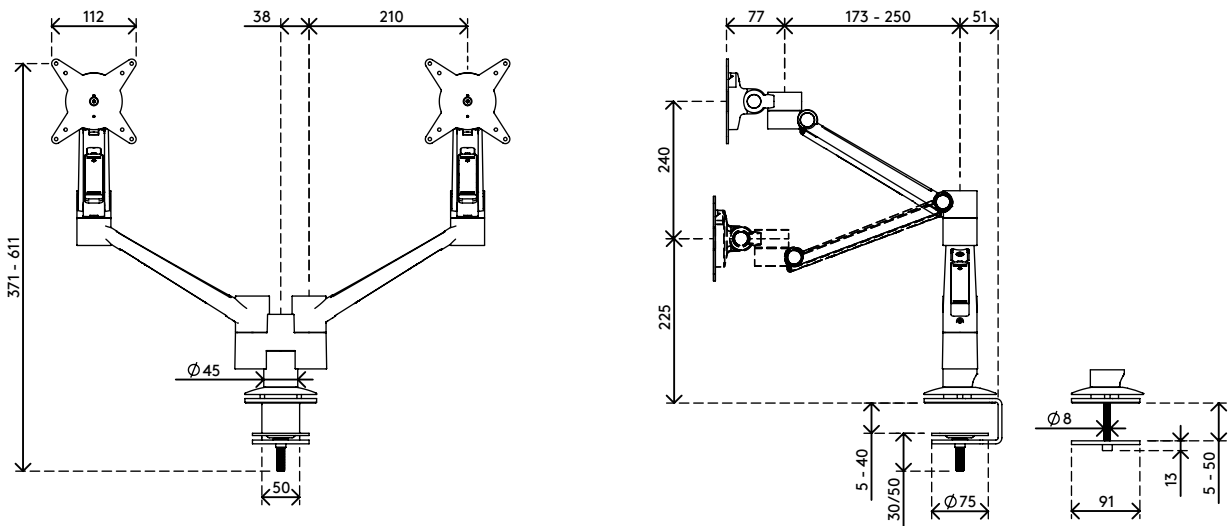

58.653

Viewlite plus monitor arm - desk 653

Mounts two monitors or devices that you can adjust independently in depth and dynamically in height. This makes it easy to align different display devices and lets each user find their own optimal ergonomic position.

- Dynamic height adjustment range of 240 mm
- Independent depth adjustment
- Integrated cable management
- Main components made of aluminium
- 40% of aluminium content is already recycled
- VESA MIS-D 75 x 75/100 x 100 mm compatible
- Monitor: tilt +90°/-55°, swivel +90°/-90°, rotate 360°
- Arm: swivel +65°/-65°
- Monitor rotation lock can be enabled
- Swivel limiter pre-set to +65°/-65° (can be set to only +65°)
- Weight capacity min. 0 kg - max. 7 kg per monitor
- Comes with a desk clamp mount and bolt-through desk mount
- Suitable for a desktop thickness of 5 up to 40 (clamp) or 50 mm (bolt through)
- Monitor size limit: width 990 - height 850 mm
- Fitted with a practical quick-release VESA system

viewlite X

Viewlite plus monitor arm - desk 653

2016/11/22

58.653

385 x 280 x 240 mm

1 pcs

black

7,9 kg