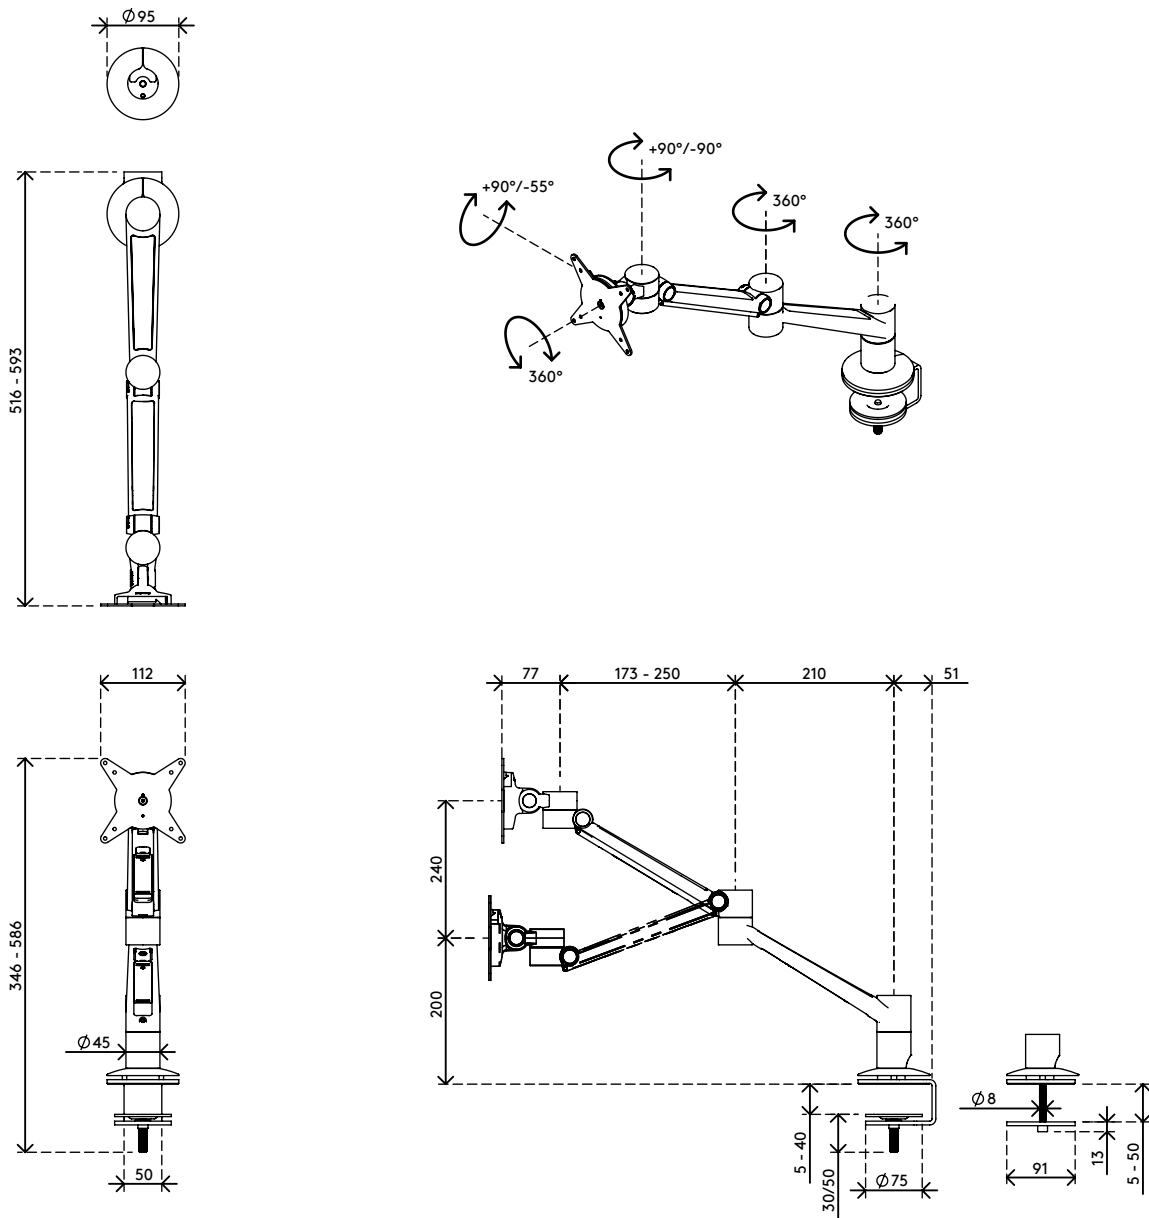

viewlite

58.622

Viewlite plus monitor arm - desk 622

Perfect for hot desking or collaborative working. It's easy to use and with the swivel limiter, which reduces the chance of bumping into walls or desks, you can locate it pretty well anywhere. Cables are easily hidden in the arm's aluminium extensions to create a tidy, professional impression.

- Dynamic height adjustment range of 240 mm
- Independent depth adjustment
- Integrated cable management
- Main components made of aluminium
- 40% of aluminium content is already recycled
- VESA MIS-D 75 x 75/100 x 100 mm compatible
- Monitor: tilt +90°/-55°, swivel +90°/-90°, rotate 360°
- Arm: swivel 360°
- Swivel limiter pre-set to +90°/-90° (can be disabled)
- Weight capacity min. 0 kg - max. 7 kg per monitor
- Comes with a desk clamp mount and bolt-through desk mount
- Suitable for a desktop thickness of 5 up to 40 (clamp) or 50 mm (bolt through)
- Monitor size limit: height 850 mm
- Fitted with a practical quick-release VESA system
- Monitor rotation lock can be enabled

dataflex

feeling at work

viewlite X

Viewlite plus monitor arm - desk 622

2016/11/22

58.622

375 x 265 x 105 mm

1 pcs

silver-white

3,9 kg

805410586225