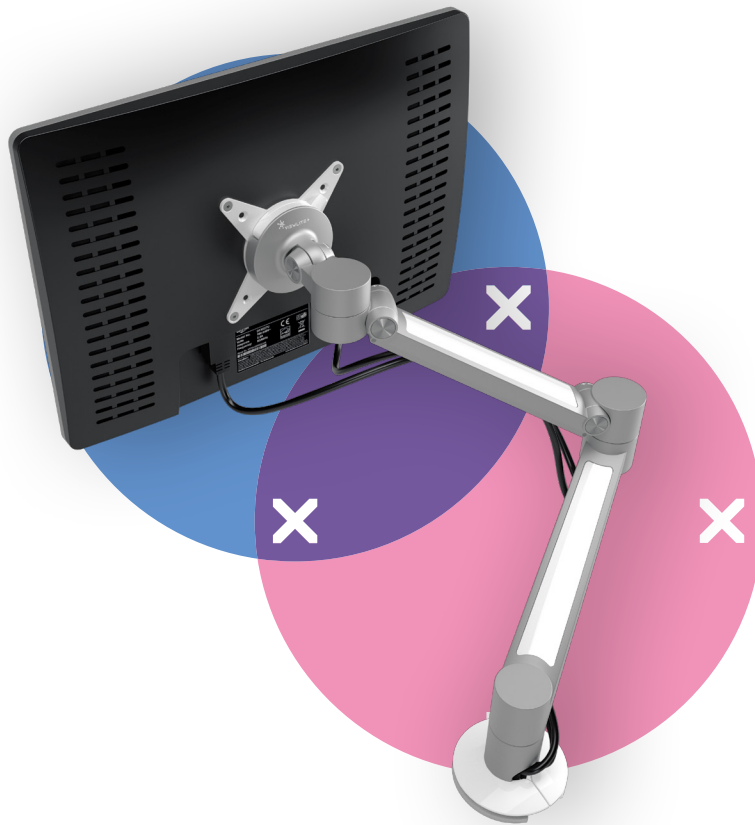

viewlite

58.622

Viewlite plus monitor arm - desk 622

Perfect for hot desking or collaborative working. It's easy to use and with the swivel limiter, which reduces the chance of bumping into walls or desks, you can locate it pretty well anywhere. Cables are easily hidden in the arm's aluminium extensions to create a tidy, professional impression.

- Dynamic height adjustment range of 240 mm
- Independent depth adjustment
- Integrated cable management
- Main components made of aluminium
- 40% of aluminium content is already recycled
- VESA MIS-D 75 x 75/100 x 100 mm compatible
- Monitor: tilt +90°/-55°, swivel +90°/-90°, rotate 360°
- Arm: swivel 360°
- Swivel limiter pre-set to +90°/-90° (can be disabled)
- Weight capacity min. 0 kg - max. 7 kg per monitor
- Comes with a desk clamp mount and bolt-through desk mount
- Suitable for a desktop thickness of 5 up to 40 (clamp) or 50 mm (bolt through)
- Monitor size limit: height 850 mm
- Fitted with a practical quick-release VESA system
- Monitor rotation lock can be enabled

dataflex

feeling at work

viewlite X

Viewlite plus monitor arm - desk 622

2016/11/22

58.622

375 x 265 x 105 mm

1 pcs