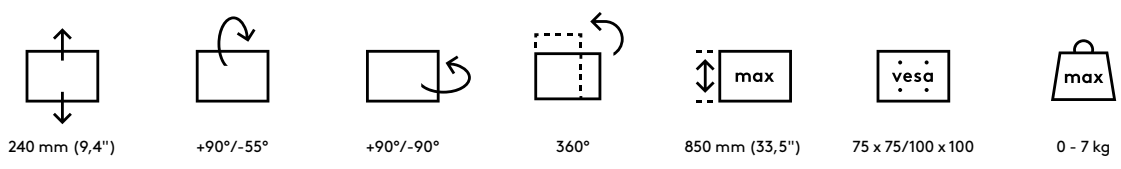

viewlite

58.622

Viewlite plus monitor arm - desk 622

Perfect for hot desking or collaborative working. It's easy to use and with the swivel limiter, which reduces the chance of bumping into walls or desks, you can locate it pretty well anywhere. Cables are easily hidden in the arm's aluminium extensions to create a tidy, professional impression.

- Dynamic height adjustment range of 240 mm
- Independent depth adjustment
- Integrated cable management
- Main components made of aluminium
- 40% of aluminium content is already recycled
- VESA MIS-D 75 x 75/100 x 100 mm compatible
- Monitor: tilt +90°/-55°, swivel +90°/-90°, rotate 360°
- Arm: swivel 360°
- Swivel limiter pre-set to +90°/-90° (can be disabled)
- Weight capacity min. 0 kg - max. 7 kg per monitor
- Comes with a desk clamp mount and bolt-through desk mount
- Suitable for a desktop thickness of 5 up to 40 (clamp) or 50 mm (bolt through)
- Monitor size limit: height 850 mm
- Fitted with a practical quick-release VESA system
- Monitor rotation lock can be enabled

dataflex

feeling at work

viewlite X

Viewlite plus monitor arm - desk 622

2016/11/22

58.622

375 x 265 x 105 mm

1 pcs