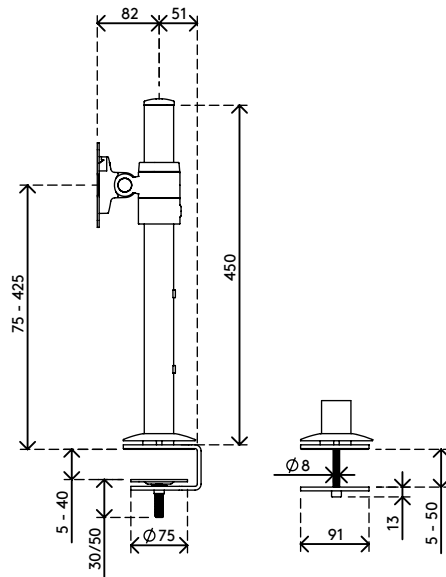

58.103

Viewlite monitor arm - desk 103

The proximity of monitor and pole makes this is an ideal, compact POS (Point Of Sale) solution. Stepless height adjustment lets each user find their own optimal ergonomic position. Cables are easily hidden in the aluminium pole to create a tidy, professional impression.

- Static height adjustment range of 350 mm
- Fixed depth
- Integrated cable management
- Main components made of aluminium
- 40% of aluminium content is already recycled
- VESA MIS-D 75 x 75/100 x 100 mm compatible
- Monitor: tilt +65°/-65°, swivel 360°, rotate 360°
- Weight capacity max. 8 kg per monitor
- Comes with a desk clamp mount and bolt-through desk mount
- Suitable for a desktop thickness of 5 up to 40 (clamp) or 50 mm (bolt through)
- Monitor size limit: height 816 mm
- Fitted with a practical quick-release VESA system
- Monitor rotation lock can be enabled

viewlite

350 mm (13,8")

+65°/-65°

360°

360°

816 mm (32,1")

75 x 75/100 x 100

8 kg

Viewlite monitor arm - desk 103

2016/11/22

58.103

 610 x 180 x 120 mm

 1 pcs

 black

 3 kg

 805410581039