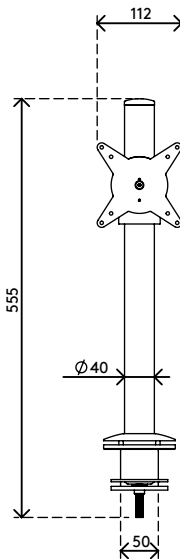

58.103

Viewlite monitor arm - desk 103

The proximity of monitor and pole makes this is an ideal, compact POS (Point Of Sale) solution. Stepless height adjustment lets each user find their own optimal ergonomic position. Cables are easily hidden in the aluminium pole to create a tidy, professional impression.

- Static height adjustment range of 350 mm
- Fixed depth
- Integrated cable management
- Main components made of aluminium
- 40% of aluminium content is already recycled
- VESA MIS-D 75 x 75/100 x 100 mm compatible
- Monitor: tilt +65°/-65°, swivel 360°, rotate 360°
- Weight capacity max. 8 kg per monitor
- Comes with a desk clamp mount and bolt-through desk mount
- Suitable for a desktop thickness of 5 up to 40 (clamp) or 50 mm (bolt through)
- Monitor size limit: height 816 mm
- Fitted with a practical quick-release VESA system
- Monitor rotation lock can be enabled

viewlite

350 mm (13,8")

+65°/-65°

360°

360°

816 mm (32,1")

75 x 75/100 x 100

8 kg

Viewlite monitor arm - desk 103

2016/11/22

58.103

 610 x 180 x 120 mm

 1 pcs

 black

 3 kg

 805410581039