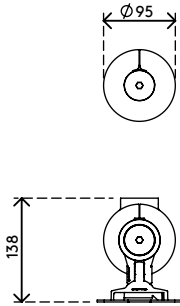

58.103

Viewlite monitor arm - desk 103

The proximity of monitor and pole makes this is an ideal, compact POS (Point Of Sale) solution. Stepless height adjustment lets each user find their own optimal ergonomic position. Cables are easily hidden in the aluminium pole to create a tidy, professional impression.

- Static height adjustment range of 350 mm
- Fixed depth
- Integrated cable management
- Main components made of aluminium
- 40% of aluminium content is already recycled
- VESA MIS-D 75 x 75/100 x 100 mm compatible
- Monitor: tilt +65°/-65°, swivel 360°, rotate 360°
- Weight capacity max. 8 kg per monitor
- Comes with a desk clamp mount and bolt-through desk mount
- Suitable for a desktop thickness of 5 up to 40 (clamp) or 50 mm (bolt through)
- Monitor size limit: height 816 mm
- Fitted with a practical quick-release VESA system
- Monitor rotation lock can be enabled

viewlite

350 mm (13,8")

+65°/-65°

360°

360°

816 mm (32,1")

75 x 75/100 x 100

8 kg

Viewlite monitor arm - desk 103

2016/11/22

58.103

 610 x 180 x 120 mm

 1 pcs

 black

 3 kg

 805410581039