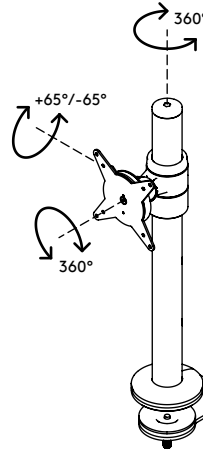

58.103

Viewlite monitor arm - desk 103

The proximity of monitor and pole makes this is an ideal, compact POS (Point Of Sale) solution. Stepless height adjustment lets each user find their own optimal ergonomic position. Cables are easily hidden in the aluminium pole to create a tidy, professional impression.

- Static height adjustment range of 350 mm
- Fixed depth
- Integrated cable management
- Main components made of aluminium
- 40% of aluminium content is already recycled
- VESA MIS-D 75 x 75/100 x 100 mm compatible
- Monitor: tilt +65°/-65°, swivel 360°, rotate 360°
- Weight capacity max. 8 kg per monitor
- Comes with a desk clamp mount and bolt-through desk mount
- Suitable for a desktop thickness of 5 up to 40 (clamp) or 50 mm (bolt through)
- Monitor size limit: height 816 mm
- Fitted with a practical quick-release VESA system
- Monitor rotation lock can be enabled

viewlite

350 mm (13,8")

+65°/-65°

360°

360°

816 mm (32,1")

75 x 75/100 x 100

8 kg

Viewlite monitor arm - desk 103

2016/11/22

58.103

 610 x 180 x 120 mm

 1 pcs

 black

 3 kg

 805410581039