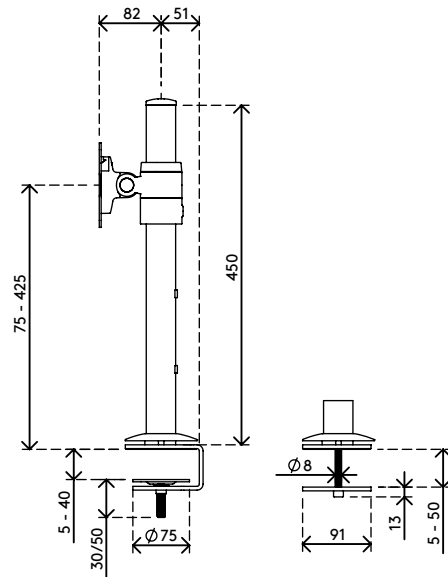

58.102

Viewlite monitor arm - desk 102

The proximity of monitor and pole makes this is an ideal, compact POS (Point Of Sale) solution. Stepless height adjustment lets each user find their own optimal ergonomic position. Cables are easily hidden in the aluminium pole to create a tidy, professional impression.

- Static height adjustment range of 350 mm
- Fixed depth
- Integrated cable management
- Main components made of aluminium
- 40% of aluminium content is already recycled
- VESA MIS-D 75 x 75/100 x 100 mm compatible
- Monitor: tilt +65°/-65°, swivel 360°, rotate 360°
- Weight capacity max. 8 kg per monitor
- Comes with a desk clamp mount and bolt-through desk mount
- Suitable for a desktop thickness of 5 up to 40 (clamp) or 50 mm (bolt through)
- Monitor size limit: height 816 mm
- Fitted with a practical quick-release VESA system
- Monitor rotation lock can be enabled

viewlite

350 mm (13,8")

+65°/-65°

360°

360°

816 mm (32,1")

75 x 75/100 x 100

8 kg

Viewlite monitor arm - desk 102

2016/11/22

58.102

 610 x 180 x 120 mm

 1 pcs

 silver-white

 3 kg

 805410581022