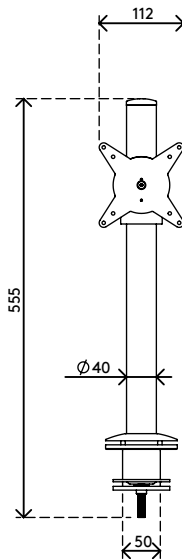

58.102

Viewlite monitor arm - desk 102

The proximity of monitor and pole makes this is an ideal, compact POS (Point Of Sale) solution. Stepless height adjustment lets each user find their own optimal ergonomic position. Cables are easily hidden in the aluminium pole to create a tidy, professional impression.

- Static height adjustment range of 350 mm
- Fixed depth
- Integrated cable management
- Main components made of aluminium
- 40% of aluminium content is already recycled
- VESA MIS-D 75 x 75/100 x 100 mm compatible
- Monitor: tilt +65°/-65°, swivel 360°, rotate 360°
- Weight capacity max. 8 kg per monitor
- Comes with a desk clamp mount and bolt-through desk mount
- Suitable for a desktop thickness of 5 up to 40 (clamp) or 50 mm (bolt through)
- Monitor size limit: height 816 mm
- Fitted with a practical quick-release VESA system
- Monitor rotation lock can be enabled

viewlite

350 mm (13,8")

+65°/-65°

360°

360°

816 mm (32,1")

75 x 75/100 x 100

8 kg

Viewlite monitor arm - desk 102

2016/11/22

58.102

 610 x 180 x 120 mm

 1 pcs

 silver-white

 3 kg

 805410581022