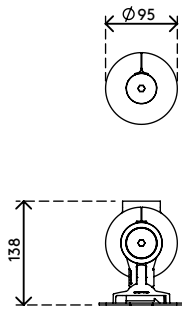

58.102

Viewlite monitor arm - desk 102

The proximity of monitor and pole makes this is an ideal, compact POS (Point Of Sale) solution. Stepless height adjustment lets each user find their own optimal ergonomic position. Cables are easily hidden in the aluminium pole to create a tidy, professional impression.

- Static height adjustment range of 350 mm
- Fixed depth
- Integrated cable management
- Main components made of aluminium
- 40% of aluminium content is already recycled
- VESA MIS-D 75 x 75/100 x 100 mm compatible
- Monitor: tilt +65°/-65°, swivel 360°, rotate 360°
- Weight capacity max. 8 kg per monitor
- Comes with a desk clamp mount and bolt-through desk mount
- Suitable for a desktop thickness of 5 up to 40 (clamp) or 50 mm (bolt through)
- Monitor size limit: height 816 mm
- Fitted with a practical quick-release VESA system
- Monitor rotation lock can be enabled

viewlite

350 mm (13,8")

+65°/-65°

360°

360°

816 mm (32,1")

75 x 75/100 x 100

8 kg

Viewlite monitor arm - desk 102

2016/11/22

58.102

 610 x 180 x 120 mm

 1 pcs

 silver-white

 3 kg

 805410581022