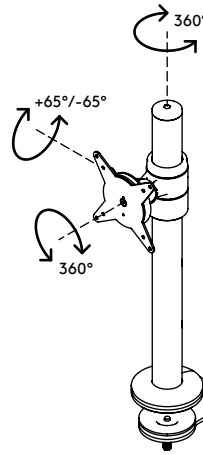

58.102

Viewlite monitor arm - desk 102

The proximity of monitor and pole makes this is an ideal, compact POS (Point Of Sale) solution. Stepless height adjustment lets each user find their own optimal ergonomic position. Cables are easily hidden in the aluminium pole to create a tidy, professional impression.

- Static height adjustment range of 350 mm
- Fixed depth
- Integrated cable management
- Main components made of aluminium
- 40% of aluminium content is already recycled
- VESA MIS-D 75 x 75/100 x 100 mm compatible
- Monitor: tilt +65°/-65°, swivel 360°, rotate 360°
- Weight capacity max. 8 kg per monitor
- Comes with a desk clamp mount and bolt-through desk mount
- Suitable for a desktop thickness of 5 up to 40 (clamp) or 50 mm (bolt through)
- Monitor size limit: height 816 mm
- Fitted with a practical quick-release VESA system
- Monitor rotation lock can be enabled

viewlite

350 mm (13,8")

+65°/-65°

360°

360°

816 mm (32,1")

75 x 75/100 x 100

8 kg

Viewlite monitor arm - desk 102

2016/11/22

58.102

 610 x 180 x 120 mm

 1 pcs

 silver-white

 3 kg

 805410581022