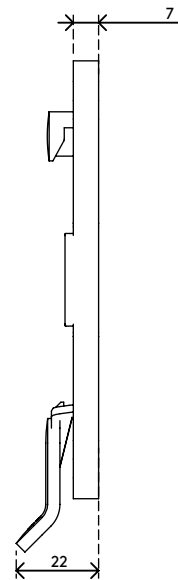

52.990

Viewmate quick release mount – option 990

This practical VESA quick-release mount makes it faster and easier to install or swap around monitors. Being a single part made of nylon, it's incredibly strong and just as easy to completely recycle!

- Fast and easy installation
- Completely recyclable
- Exclusively compatible with Viewmate monitor arms
- To be mounted on a monitor arm (not included)
- Attaches to a VESA MIS-D 75 x 75/100 x 100 mm mount on any compatible monitor
- VESA bolts and tool included
- Always consider the max. monitor size and weight supported by your monitor arm

75 x 75/100 x 100

Viewmate quick release mount – option 990

2020/10/06

52.990

 155 x 120 x 20 mm

 1 pcs

 white

 0,10 kg