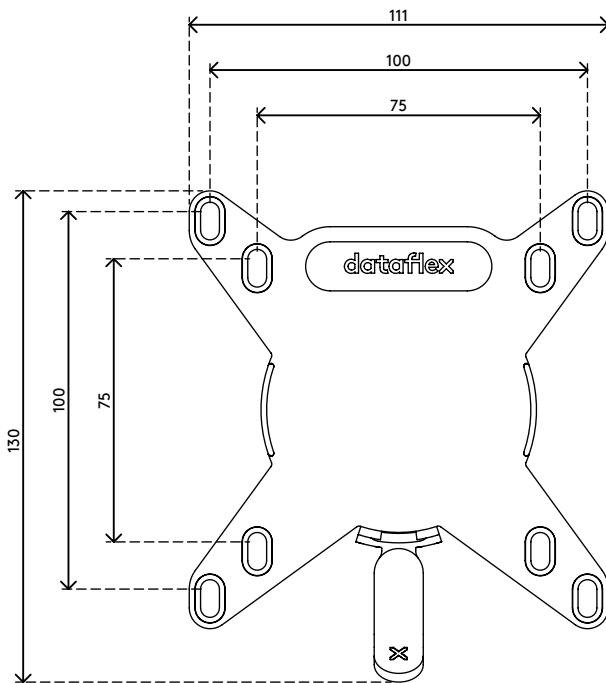

52.990

Viewmate quick release mount – option 990

This practical VESA quick-release mount makes it faster and easier to install or swap around monitors. Being a single part made of nylon, it's incredibly strong and just as easy to completely recycle!

- Fast and easy installation
- Completely recyclable
- Exclusively compatible with Viewmate monitor arms
- To be mounted on a monitor arm (not included)
- Attaches to a VESA MIS-D 75 x 75/100 x 100 mm mount on any compatible monitor
- VESA bolts and tool included
- Always consider the max. monitor size and weight supported by your monitor arm

75 x 75/100 x 100

Viewmate quick release mount – option 990

2020/10/06

52.990

 155 x 120 x 20 mm

 1 pcs

 white

 0,10 kg