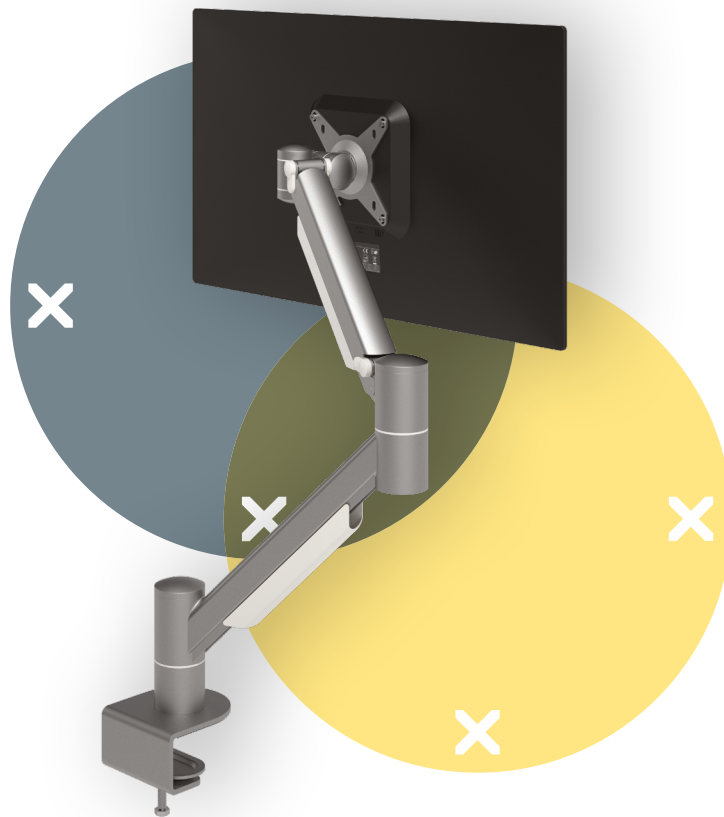

viewmate^x

52.832

Viewmate plus monitor arm - desk 832

This monitor arm lets you move your monitor up or down using just your fingertips, which makes it a breeze for anyone to set it to a comfortable position. It's also maintenance-free and suitable for almost every monitor. An ergonomic design that is robust, cost-effective and easy to use.

- Fitted with an extremely durable steel extension spring
- Dynamic height adjustment range of 340 mm
- Independent depth adjustment
- Integrated cable management
- Main components made of steel
- VESA MIS-D 75 x 75/100 x 100 mm compatible
- Monitor: tilt +90°/-90°, swivel 360°, rotate 360°
- Arm: swivel 360°
- Arm's swivel limiter pre-set to +90°/-90° (can be disabled)
- Weight capacity min. 2 kg - max. 8 kg per monitor
- Monitor size limit: height 1000 mm
- Comes with a desk clamp mount and bolt-through desk mount
- Suitable for a desktop thickness of 5 up to 40 (clamp) or 50 mm (bolt through)

dataflex^x

feeling at work

viewmate ^x

340 mm (13,4")

+90°/-90°

+90°/-90°

360°

1000 mm (39,4")

75 x 75/100 x 100

2 - 8 kg

Viewmate plus monitor arm - desk 832

2017/11/24

52.832

460 x 270 x 320 mm

1 pcs

silver