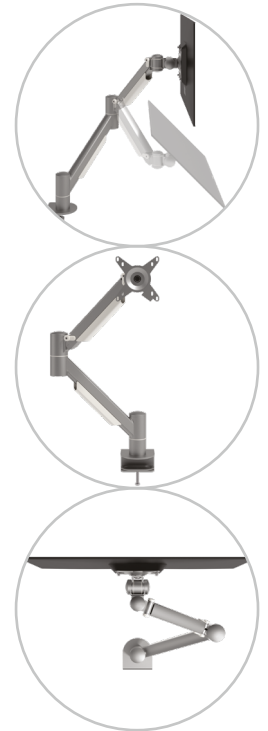

viewmate^x

52.832

Viewmate plus monitor arm - desk 832

This monitor arm lets you move your monitor up or down using just your fingertips, which makes it a breeze for anyone to set it to a comfortable position. It's also maintenance-free and suitable for almost every monitor. An ergonomic design that is robust, cost-effective and easy to use.

- Fitted with an extremely durable steel extension spring
- Dynamic height adjustment range of 340 mm
- Independent depth adjustment
- Integrated cable management
- Main components made of steel
- VESA MIS-D 75 x 75/100 x 100 mm compatible
- Monitor: tilt +90°/-90°, swivel 360°, rotate 360°
- Arm: swivel 360°
- Arm's swivel limiter pre-set to +90°/-90° (can be disabled)
- Weight capacity min. 2 kg - max. 8 kg per monitor
- Monitor size limit: height 1000 mm
- Comes with a desk clamp mount and bolt-through desk mount
- Suitable for a desktop thickness of 5 up to 40 (clamp) or 50 mm (bolt through)

dataflex^x

feeling at work

viewmate ^x

340 mm (13,4")

+90°/-90°

+90°/-90°

360°

1000 mm (39,4")

75 x 75/100 x 100

2 - 8 kg

Viewmate plus monitor arm - desk 832

2017/11/24

52.832

460 x 270 x 320 mm

1 pcs

silver