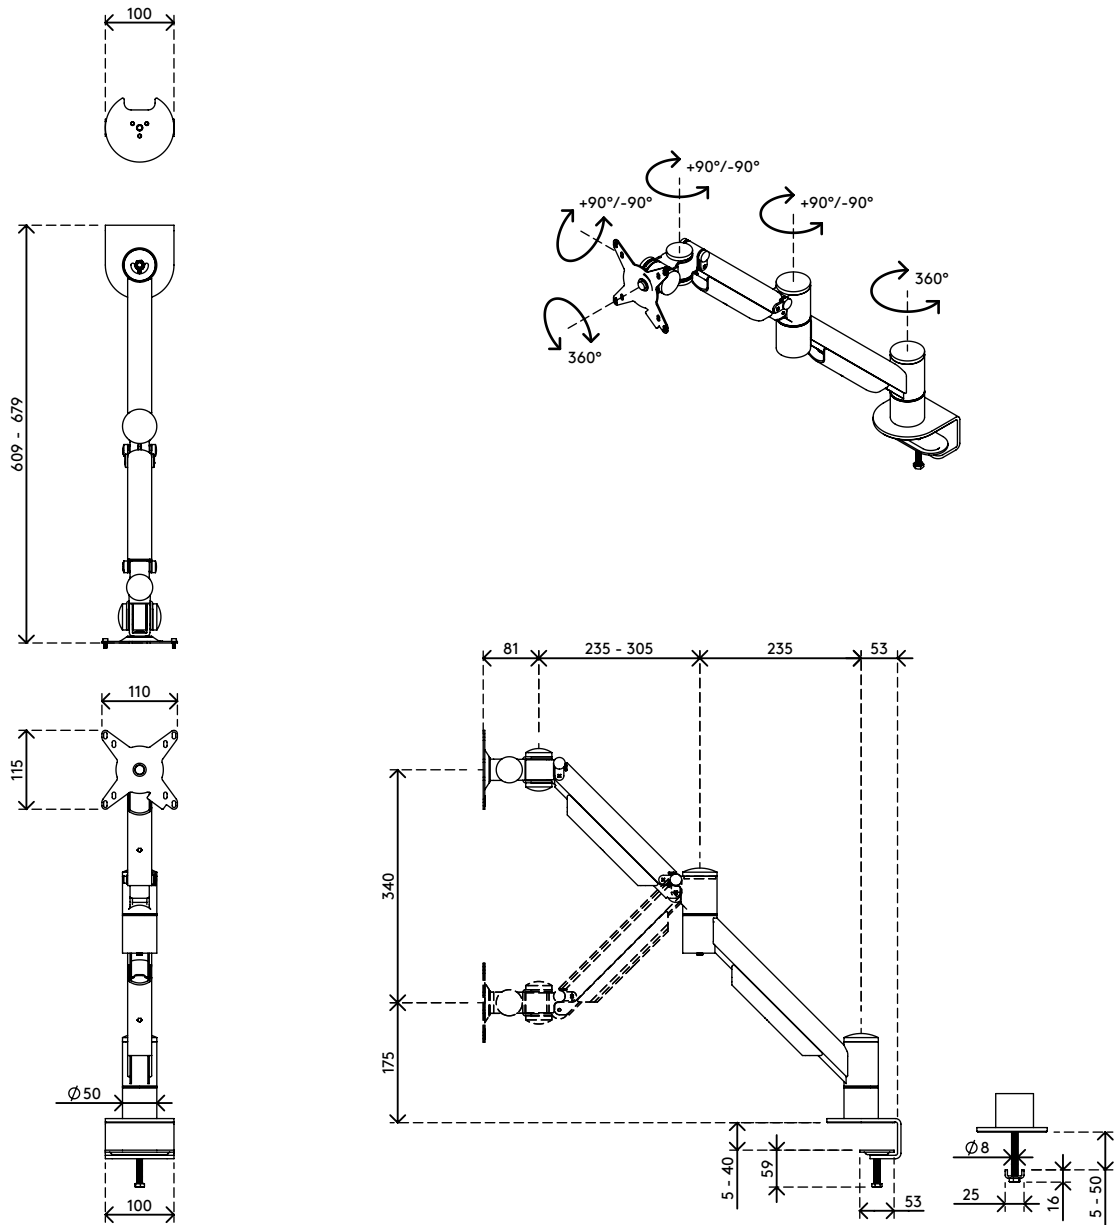

viewmate^x

52.832

Viewmate plus monitor arm - desk 832

This monitor arm lets you move your monitor up or down using just your fingertips, which makes it a breeze for anyone to set it to a comfortable position. It's also maintenance-free and suitable for almost every monitor. An ergonomic design that is robust, cost-effective and easy to use.

- Fitted with an extremely durable steel extension spring
- Dynamic height adjustment range of 340 mm
- Independent depth adjustment
- Integrated cable management
- Main components made of steel
- VESA MIS-D 75 x 75/100 x 100 mm compatible
- Monitor: tilt +90°/-90°, swivel 360°, rotate 360°
- Arm: swivel 360°
- Arm's swivel limiter pre-set to +90°/-90° (can be disabled)
- Weight capacity min. 2 kg - max. 8 kg per monitor
- Monitor size limit: height 1000 mm
- Comes with a desk clamp mount and bolt-through desk mount
- Suitable for a desktop thickness of 5 up to 40 (clamp) or 50 mm (bolt through)

dataflex^x

feeling at work

viewmate ^x

340 mm (13,4")

+90°/-90°

+90°/-90°

360°

1000 mm (39,4")

75 x 75/100 x 100

2 - 8 kg

Viewmate plus monitor arm - desk 832

2017/11/24

52.832

460 x 270 x 320 mm

1 pcs

silver