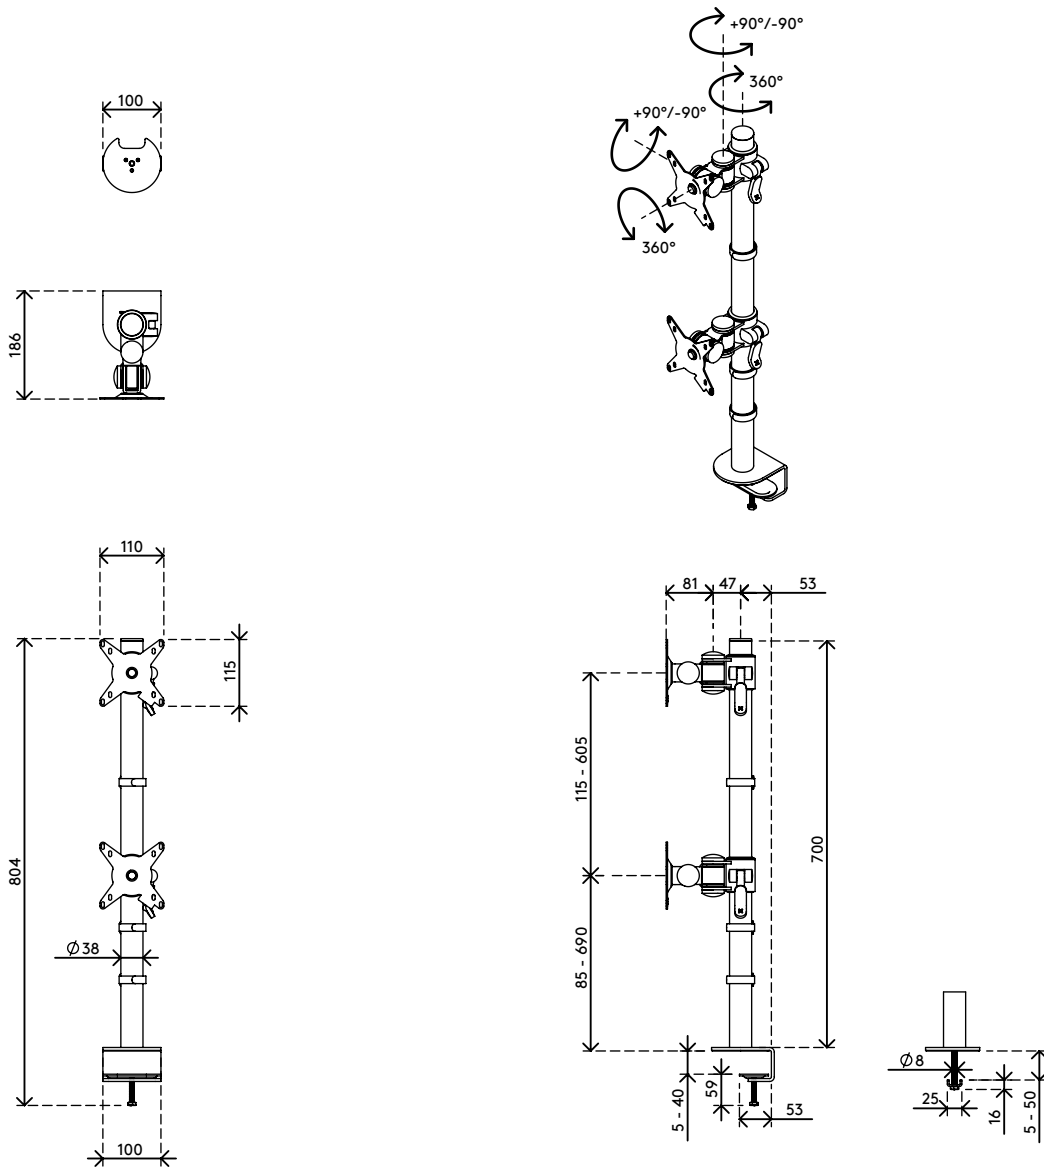

52.672

Viewmate monitor arm - desk 672

This monitor arm mounts two monitors vertically, which can be adjusted in height independently from each other. The clamp levers make height adjustment a breeze. An ergonomic design that is robust, cost-effective and easy to use.

- Static height adjustment
- Fixed depth
- Main components made of steel
- VESA MIS-D 75 x 75/100 x 100 mm compatible
- Monitor: tilt +90°/-90°, swivel +90°/-90°, rotate 360°
- Weight capacity max. 15 kg per monitor
- Comes with a desk clamp mount and bolt-through desk mount
- Suitable for a desktop thickness of 5 up to 40 (clamp) or 50 mm (bolt through)
- Monitor size limit: height 444 mm
- Easy to adjust in height using a clamp lever

viewmate ^x

+90°/-90°

+90°/-90°

360°

444 mm (17,5")

75 x 75/100 x 100

(2x) 15 kg

Viewmate monitor arm - desk 672

2017/10/31

52.672

830 x 170 x 106 mm

1 pcs

silver

5,2 kg

805410526726