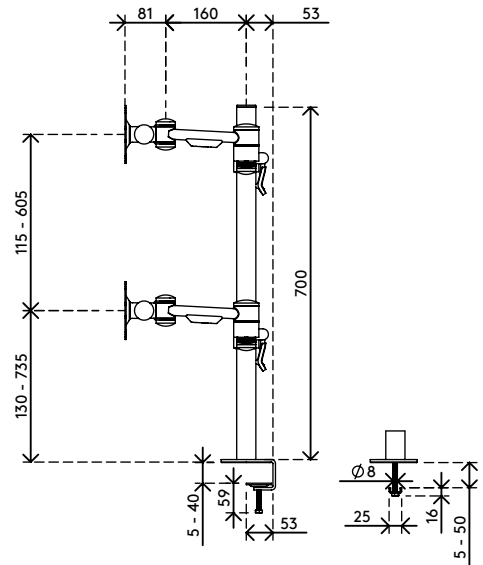

52.622

Viewmate monitor arm - desk 622

With each of the four arms being height and depth adjustable, this monitor arm makes a great quadruple monitor set-up. The clamp levers make height adjustment a breeze. An ergonomic design that is robust, cost-effective and easy to use.

- Static height adjustment
- Independent depth adjustment
- Fitted with cable covers and cable loop ties to guide cables tidily
- Main components made of steel
- VESA MIS-D 75 x 75/100 x 100 mm compatible
- Monitor: tilt +90°/-90°, swivel +90°/-90°, rotate 360°
- Arm: swivel +90°/-90°
- Weight capacity max. 12 kg per monitor
- Comes with a desk clamp mount and bolt-through desk mount
- Suitable for a desktop thickness of 5 up to 40 (clamp) or 50 mm (bolt through)
- Monitor size limit: width 874 - height 477 mm
- Easy to adjust in height using a clamp lever

viewmate ^x

+90°/-90°

+90°/-90°

360°

874 mm (34,4")

477 mm (18,8")

75 x 75/100 x 100

(4x) 12 kg

Viewmate monitor arm - desk 622

2018/01/09

52.622

 995 x 305 x 105 mm

 1 pcs

 silver

 10,4 kg

 805410526221