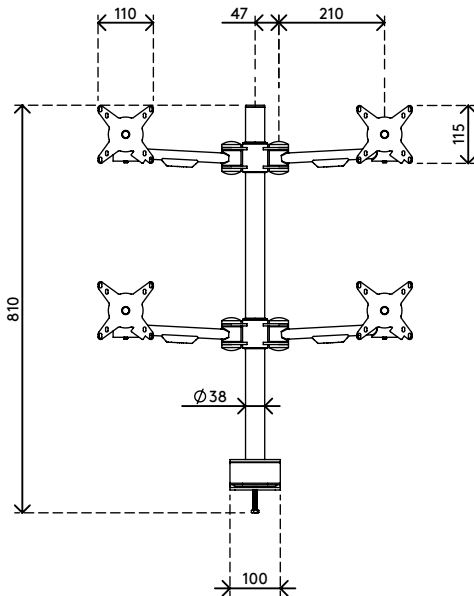

52.622

Viewmate monitor arm - desk 622

With each of the four arms being height and depth adjustable, this monitor arm makes a great quadruple monitor set-up. The clamp levers make height adjustment a breeze. An ergonomic design that is robust, cost-effective and easy to use.

- Static height adjustment
- Independent depth adjustment
- Fitted with cable covers and cable loop ties to guide cables tidily
- Main components made of steel
- VESA MIS-D 75 x 75/100 x 100 mm compatible
- Monitor: tilt +90°/-90°, swivel +90°/-90°, rotate 360°
- Arm: swivel +90°/-90°
- Weight capacity max. 12 kg per monitor
- Comes with a desk clamp mount and bolt-through desk mount
- Suitable for a desktop thickness of 5 up to 40 (clamp) or 50 mm (bolt through)
- Monitor size limit: width 874 - height 477 mm
- Easy to adjust in height using a clamp lever

viewmate ^x

+90°/-90°

+90°/-90°

360°

874 mm (34,4")

477 mm (18,8")

75 x 75/100 x 100

(4x) 12 kg

Viewmate monitor arm - desk 622

2018/01/09

52.622

 995 x 305 x 105 mm

 1 pcs

 silver

 10,4 kg

 805410526221