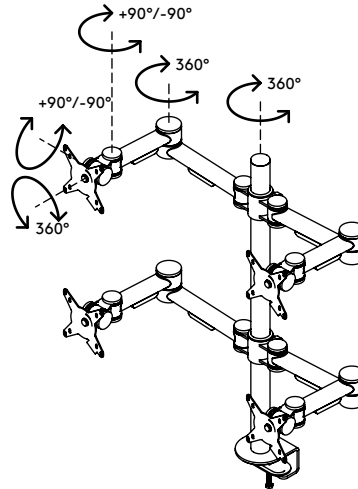

52.622

Viewmate monitor arm - desk 622

With each of the four arms being height and depth adjustable, this monitor arm makes a great quadruple monitor set-up. The clamp levers make height adjustment a breeze. An ergonomic design that is robust, cost-effective and easy to use.

- Static height adjustment
- Independent depth adjustment
- Fitted with cable covers and cable loop ties to guide cables tidily
- Main components made of steel
- VESA MIS-D 75 x 75/100 x 100 mm compatible
- Monitor: tilt +90°/-90°, swivel +90°/-90°, rotate 360°
- Arm: swivel +90°/-90°
- Weight capacity max. 12 kg per monitor
- Comes with a desk clamp mount and bolt-through desk mount
- Suitable for a desktop thickness of 5 up to 40 (clamp) or 50 mm (bolt through)
- Monitor size limit: width 874 - height 477 mm
- Easy to adjust in height using a clamp lever

viewmate ^x

+90°/-90°

+90°/-90°

360°

874 mm (34,4")

477 mm (18,8")

75 x 75/100 x 100

(4x) 12 kg

Viewmate monitor arm - desk 622

2018/01/09

52.622

 995 x 305 x 105 mm

 1 pcs

 silver

 10,4 kg

 805410526221