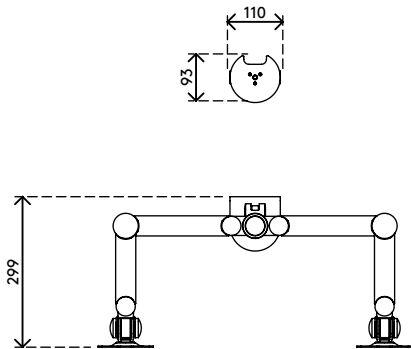

52.622

Viewmate monitor arm - desk 622

With each of the four arms being height and depth adjustable, this monitor arm makes a great quadruple monitor set-up. The clamp levers make height adjustment a breeze. An ergonomic design that is robust, cost-effective and easy to use.

- Static height adjustment
- Independent depth adjustment
- Fitted with cable covers and cable loop ties to guide cables tidily
- Main components made of steel
- VESA MIS-D 75 x 75/100 x 100 mm compatible
- Monitor: tilt +90°/-90°, swivel +90°/-90°, rotate 360°
- Arm: swivel +90°/-90°
- Weight capacity max. 12 kg per monitor
- Comes with a desk clamp mount and bolt-through desk mount
- Suitable for a desktop thickness of 5 up to 40 (clamp) or 50 mm (bolt through)
- Monitor size limit: width 874 - height 477 mm
- Easy to adjust in height using a clamp lever

viewmate ^x

+90°/-90°

+90°/-90°

360°

874 mm (34,4")

477 mm (18,8")

75 x 75/100 x 100

(4x) 12 kg

Viewmate monitor arm - desk 622

2018/01/09

52.622

 995 x 305 x 105 mm

 1 pcs

 silver

 10,4 kg

 805410526221