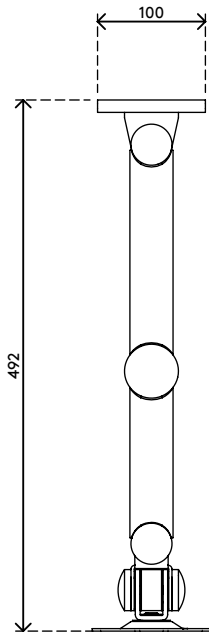

52.142

Viewmate monitor arm - toolbar 142

Having a durable construction, this monitor arm offers solid support for any monitor up to 15 kg (33 lb). Its depth adjustment ensures that monitors can be set at a comfortable viewing distance. Its horizontal glide makes it easy to place anywhere along the toolbar.

- Fixed height
- Depth adjustment
- Fitted with cable covers to guide cables tidily
- Main components made of steel
- VESA MIS-D 75 x 75/100 x 100 mm compatible
- Monitor: tilt +90°/-90°, swivel +90°/-90°, rotate 360°
- Arm: swivel +90°/-90°
- Weight capacity max. 15 kg (33 lb) per monitor
- Mount exclusively compatible with Viewmate toolbars
- Simply slides onto the toolbar rail

viewmate ^x

+90°/-90°

+90°/-90°

360°

75 x 75/100 x 100

15 kg (33 lb)

Viewmate monitor arm - toolbar 142

2020/10/06

52.142

550 x 130 x 120 mm

1 pcs

silver

2,3 kg

805410521424