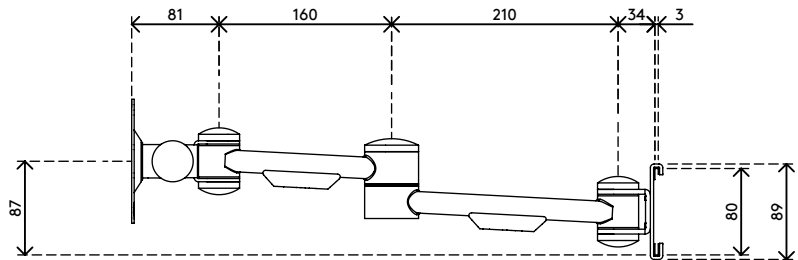

52.142

Viewmate monitor arm - toolbar 142

Having a durable construction, this monitor arm offers solid support for any monitor up to 15 kg (33 lb). Its depth adjustment ensures that monitors can be set at a comfortable viewing distance. Its horizontal glide makes it easy to place anywhere along the toolbar.

- Fixed height
- Depth adjustment
- Fitted with cable covers to guide cables tidily
- Main components made of steel
- VESA MIS-D 75 x 75/100 x 100 mm compatible
- Monitor: tilt +90°/-90°, swivel +90°/-90°, rotate 360°
- Arm: swivel +90°/-90°
- Weight capacity max. 15 kg (33 lb) per monitor
- Mount exclusively compatible with Viewmate toolbars
- Simply slides onto the toolbar rail

viewmate ^x

+90°/-90°

+90°/-90°

360°

75 x 75/100 x 100

15 kg (33 lb)

Viewmate monitor arm - toolbar 142

2020/10/06

52.142

550 x 130 x 120 mm

1 pcs

silver

2,3 kg

805410521424