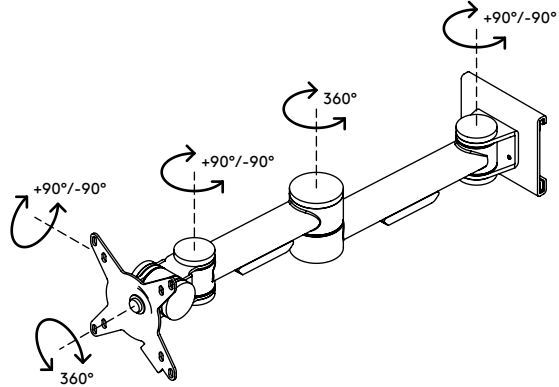

52.142

Viewmate monitor arm - toolbar 142

Having a durable construction, this monitor arm offers solid support for any monitor up to 15 kg (33 lb). Its depth adjustment ensures that monitors can be set at a comfortable viewing distance. Its horizontal glide makes it easy to place anywhere along the toolbar.

- Fixed height
- Depth adjustment
- Fitted with cable covers to guide cables tidily
- Main components made of steel
- VESA MIS-D 75 x 75/100 x 100 mm compatible
- Monitor: tilt +90°/-90°, swivel +90°/-90°, rotate 360°
- Arm: swivel +90°/-90°
- Weight capacity max. 15 kg (33 lb) per monitor
- Mount exclusively compatible with Viewmate toolbars
- Simply slides onto the toolbar rail

viewmate ^x

+90°/-90°

+90°/-90°

360°

75 x 75/100 x 100

15 kg (33 lb)

Viewmate monitor arm - toolbar 142

2020/10/06

52.142

550 x 130 x 120 mm

1 pcs

silver

2,3 kg

805410521424