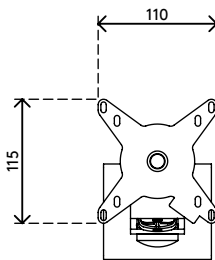

52.142

Viewmate monitor arm - toolbar 142

Having a durable construction, this monitor arm offers solid support for any monitor up to 15 kg (33 lb). Its depth adjustment ensures that monitors can be set at a comfortable viewing distance. Its horizontal glide makes it easy to place anywhere along the toolbar.

- Fixed height
- Depth adjustment
- Fitted with cable covers to guide cables tidily
- Main components made of steel
- VESA MIS-D 75 x 75/100 x 100 mm compatible
- Monitor: tilt +90°/-90°, swivel +90°/-90°, rotate 360°
- Arm: swivel +90°/-90°
- Weight capacity max. 15 kg (33 lb) per monitor
- Mount exclusively compatible with Viewmate toolbars
- Simply slides onto the toolbar rail

viewmate ^x

+90°/-90°

+90°/-90°

360°

75 x 75/100 x 100

15 kg (33 lb)

Viewmate monitor arm - toolbar 142

2020/10/06

52.142

550 x 130 x 120 mm

1 pcs

silver

2,3 kg

805410521424