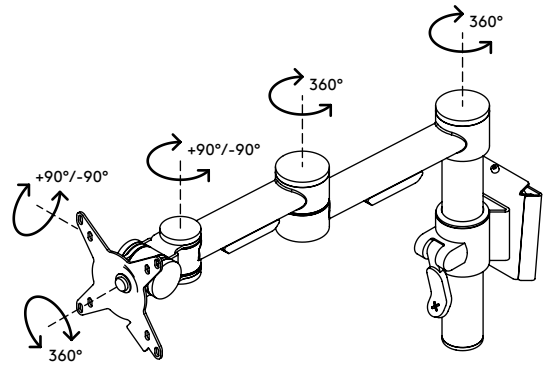

## Viewmate monitor arm - wall 052

Besides having the solid construction Viewmate is known for, this wall mount offers toolless depth and height adjustment. The clamp lever lets you adjust and set the height of a monitor, which is essential for aligning monitors of different size and weight.

- Static height adjustment range of 155 mm
- Depth adjustment
- Fitted with cable covers to guide cables tidily
- Main components made of steel
- VESA MIS-D 75 x 75/100 x 100 mm compatible
- Monitor: tilt +90°/-90°, swivel +90°/-90°, rotate 360°
- Arm: swivel 360°
- Weight capacity max. 15 kg per monitor
- Comes with a tapered wall mount for easy installation
- Easy to adjust in height using a clamp lever
- Comes with all necessary fasteners

# viewmate <sup>x</sup>

155 mm (6,1")

+90°/-90°

+90°/-90°

360°

75 x 75/100 x 100

15 kg

# 52.052

 350 x 300 x 125 mm

 1 pcs

 silver

 3,6 kg

 805410520526