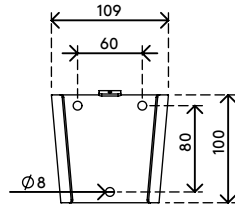

## Viewmate monitor arm - wall 052

Besides having the solid construction Viewmate is known for, this wall mount offers toolless depth and height adjustment. The clamp lever lets you adjust and set the height of a monitor, which is essential for aligning monitors of different size and weight.

- Static height adjustment range of 155 mm
- Depth adjustment
- Fitted with cable covers to guide cables tidily
- Main components made of steel
- VESA MIS-D 75 x 75/100 x 100 mm compatible
- Monitor: tilt +90°/-90°, swivel +90°/-90°, rotate 360°
- Arm: swivel 360°
- Weight capacity max. 15 kg per monitor
- Comes with a tapered wall mount for easy installation
- Easy to adjust in height using a clamp lever
- Comes with all necessary fasteners

# viewmate <sup>x</sup>

155 mm (6,1")

+90°/-90°

+90°/-90°

360°

75 x 75/100 x 100

15 kg

# 52.052

 350 x 300 x 125 mm

 1 pcs

 silver

 3,6 kg

 805410520526