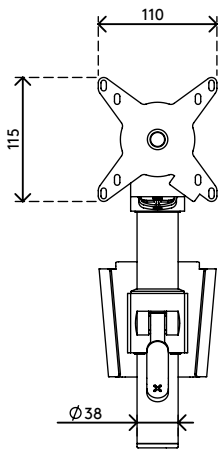

## Viewmate monitor arm - wall 052

Besides having the solid construction Viewmate is known for, this wall mount offers toolless depth and height adjustment. The clamp lever lets you adjust and set the height of a monitor, which is essential for aligning monitors of different size and weight.

- Static height adjustment range of 155 mm
- Depth adjustment
- Fitted with cable covers to guide cables tidily
- Main components made of steel
- VESA MIS-D 75 x 75/100 x 100 mm compatible
- Monitor: tilt +90°/-90°, swivel +90°/-90°, rotate 360°
- Arm: swivel 360°
- Weight capacity max. 15 kg per monitor
- Comes with a tapered wall mount for easy installation
- Easy to adjust in height using a clamp lever
- Comes with all necessary fasteners

# viewmate <sup>x</sup>

155 mm (6,1")

+90°/-90°

+90°/-90°

360°

75 x 75/100 x 100

15 kg

# 52.052

 350 x 300 x 125 mm

 1 pcs

 silver

 3,6 kg

 805410520526