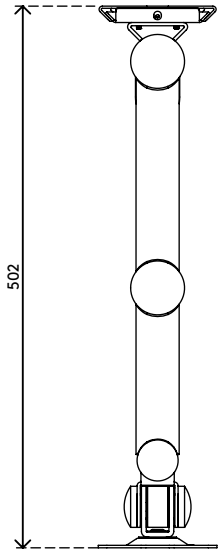

## Viewmate monitor arm - wall 052

Besides having the solid construction Viewmate is known for, this wall mount offers toolless depth and height adjustment. The clamp lever lets you adjust and set the height of a monitor, which is essential for aligning monitors of different size and weight.

- Static height adjustment range of 155 mm
- Depth adjustment
- Fitted with cable covers to guide cables tidily
- Main components made of steel
- VESA MIS-D 75 x 75/100 x 100 mm compatible
- Monitor: tilt +90°/-90°, swivel +90°/-90°, rotate 360°
- Arm: swivel 360°
- Weight capacity max. 15 kg per monitor
- Comes with a tapered wall mount for easy installation
- Easy to adjust in height using a clamp lever
- Comes with all necessary fasteners

# viewmate <sup>x</sup>

155 mm (6,1")

+90°/-90°

+90°/-90°

360°

75 x 75/100 x 100

15 kg

# 52.052

 350 x 300 x 125 mm

 1 pcs

 silver

 3,6 kg

 805410520526