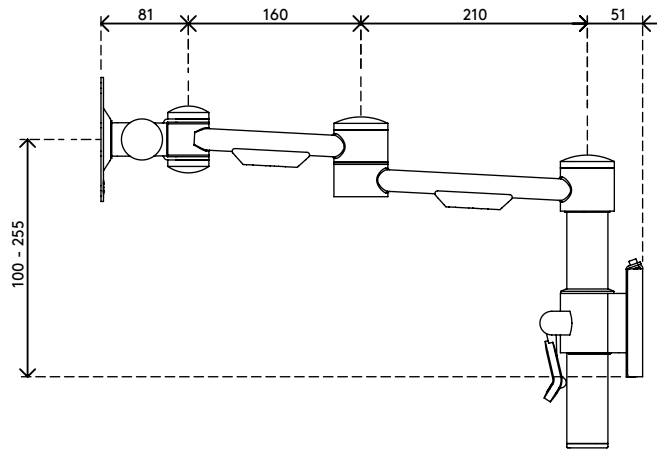

## Viewmate monitor arm - wall 052

Besides having the solid construction Viewmate is known for, this wall mount offers toolless depth and height adjustment. The clamp lever lets you adjust and set the height of a monitor, which is essential for aligning monitors of different size and weight.

- Static height adjustment range of 155 mm
- Depth adjustment
- Fitted with cable covers to guide cables tidily
- Main components made of steel
- VESA MIS-D 75 x 75/100 x 100 mm compatible
- Monitor: tilt +90°/-90°, swivel +90°/-90°, rotate 360°
- Arm: swivel 360°
- Weight capacity max. 15 kg per monitor
- Comes with a tapered wall mount for easy installation
- Easy to adjust in height using a clamp lever
- Comes with all necessary fasteners

# viewmate <sup>x</sup>

155 mm (6,1")

+90°/-90°

+90°/-90°

360°

75 x 75/100 x 100

15 kg

# 52.052

 350 x 300 x 125 mm

 1 pcs

 silver

 3,6 kg

 805410520526