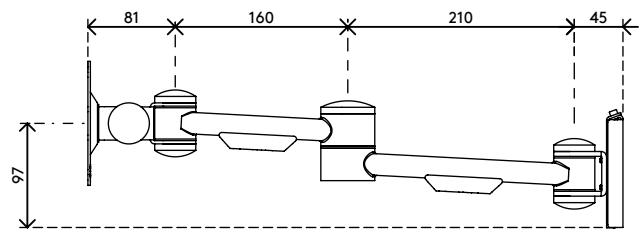

## Viewmate monitor arm - wall 042

Having a durable construction, this monitor arm offers solid support for any monitor up to 15 kg. Its depth adjustment ensures that monitors can be set at a comfortable viewing distance.

- Fixed height
- Depth adjustment
- Fitted with cable covers to guide cables tidily
- Main components made of steel
- VESA MIS-D 75 x 75/100 x 100 mm compatible

- Monitor: tilt +90°/-90°, swivel +90°/-90°, rotate 360°
- Arm: swivel +90°/-90°
- Weight capacity max. 15 kg per monitor
- Comes with a tapered wall mount for easy installation
- Comes with all necessary fasteners

# viewmate

+90°/-90°

+90°/-90°

360°

75 x 75/100 x 100

15 kg

Viewmate monitor arm - wall 042

2017/05/03

# 52.042

 550 x 130 x 120 mm

 1 pcs

 silver

 2,45 kg

 805410520427