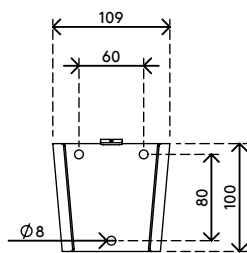

## Viewmate monitor arm - wall 042

Having a durable construction, this monitor arm offers solid support for any monitor up to 15 kg. Its depth adjustment ensures that monitors can be set at a comfortable viewing distance.

- Fixed height
- Depth adjustment
- Fitted with cable covers to guide cables tidily
- Main components made of steel
- VESA MIS-D 75 x 75/100 x 100 mm compatible

- Monitor: tilt +90°/-90°, swivel +90°/-90°, rotate 360°
- Arm: swivel +90°/-90°
- Weight capacity max. 15 kg per monitor
- Comes with a tapered wall mount for easy installation
- Comes with all necessary fasteners

# viewmate

+90°/-90°

+90°/-90°

360°

75 x 75/100 x 100

15 kg

Viewmate monitor arm - wall 042

2017/05/03

# 52.042

 550 x 130 x 120 mm

 1 pcs

 silver

 2,45 kg

 805410520427