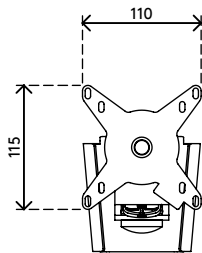

## Viewmate monitor arm - wall 042

Having a durable construction, this monitor arm offers solid support for any monitor up to 15 kg. Its depth adjustment ensures that monitors can be set at a comfortable viewing distance.

- Fixed height
- Depth adjustment
- Fitted with cable covers to guide cables tidily
- Main components made of steel
- VESA MIS-D 75 x 75/100 x 100 mm compatible

- Monitor: tilt +90°/-90°, swivel +90°/-90°, rotate 360°
- Arm: swivel +90°/-90°
- Weight capacity max. 15 kg per monitor
- Comes with a tapered wall mount for easy installation
- Comes with all necessary fasteners

# viewmate

+90°/-90°

+90°/-90°

360°

75 x 75/100 x 100

15 kg

Viewmate monitor arm - wall 042

2017/05/03

# 52.042

 550 x 130 x 120 mm

 1 pcs

 silver

 2,45 kg

 805410520427