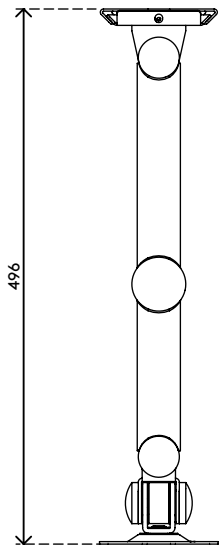

## Viewmate monitor arm - wall 042

Having a durable construction, this monitor arm offers solid support for any monitor up to 15 kg. Its depth adjustment ensures that monitors can be set at a comfortable viewing distance.

- Fixed height
- Depth adjustment
- Fitted with cable covers to guide cables tidily
- Main components made of steel
- VESA MIS-D 75 x 75/100 x 100 mm compatible

- Monitor: tilt +90°/-90°, swivel +90°/-90°, rotate 360°
- Arm: swivel +90°/-90°
- Weight capacity max. 15 kg per monitor
- Comes with a tapered wall mount for easy installation
- Comes with all necessary fasteners

# viewmate

+90°/-90°

+90°/-90°

360°

75 x 75/100 x 100

15 kg

Viewmate monitor arm - wall 042

2017/05/03

# 52.042

 550 x 130 x 120 mm

 1 pcs

 silver

 2,45 kg

 805410520427