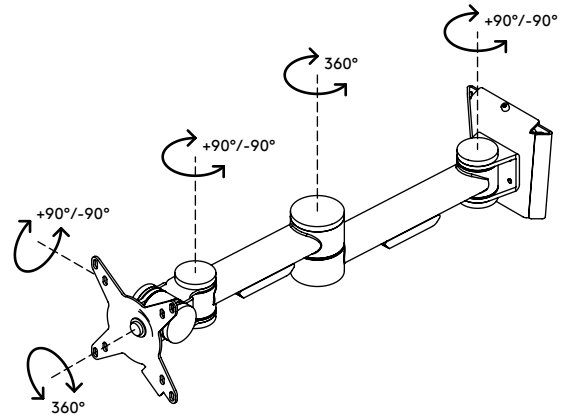

## Viewmate monitor arm - wall 042

Having a durable construction, this monitor arm offers solid support for any monitor up to 15 kg. Its depth adjustment ensures that monitors can be set at a comfortable viewing distance.

- Fixed height
- Depth adjustment
- Fitted with cable covers to guide cables tidily
- Main components made of steel
- VESA MIS-D 75 x 75/100 x 100 mm compatible

- Monitor: tilt +90°/-90°, swivel +90°/-90°, rotate 360°
- Arm: swivel +90°/-90°
- Weight capacity max. 15 kg per monitor
- Comes with a tapered wall mount for easy installation
- Comes with all necessary fasteners

# viewmate

+90°/-90°

+90°/-90°

360°

75 x 75/100 x 100

15 kg

Viewmate monitor arm - wall 042

2017/05/03

# 52.042

 550 x 130 x 120 mm

 1 pcs

 silver

 2,45 kg

 805410520427