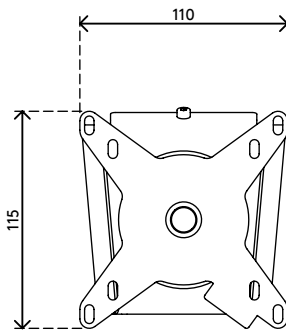

52.032

Viewmate monitor arm - wall 032

This short monitor arm is made of sturdy joints connected to a VESA mount that supports monitors up to 15 kg. Swivels left and right, tilts up and down and rotates 360 degrees.

- Fixed height
- Fixed depth
- Main components made of steel
- VESA MIS-D 75 x 75/100 x 100 mm compatible

- Monitor: tilt +90°/-90°, swivel +90°/-90°, rotate 360°
- Weight capacity max. 15 kg per monitor
- Comes with a tapered wall mount for easy installation
- Comes with all necessary fasteners

viewmate

+90°/-90°

+90°/-90°

360°

75 x 75/100 x 100

15 kg

Viewmate monitor arm - wall 032

2017/05/03

52.032

 140 x 140 x 170 mm

 1 pcs

 silver

 1,57 kg

 805410520328