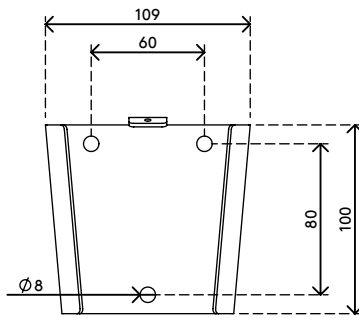

52.032

Viewmate monitor arm - wall 032

This short monitor arm is made of sturdy joints connected to a VESA mount that supports monitors up to 15 kg. Swivels left and right, tilts up and down and rotates 360 degrees.

- Fixed height
- Fixed depth
- Main components made of steel
- VESA MIS-D 75 x 75/100 x 100 mm compatible

- Monitor: tilt +90°/-90°, swivel +90°/-90°, rotate 360°
- Weight capacity max. 15 kg per monitor
- Comes with a tapered wall mount for easy installation
- Comes with all necessary fasteners

viewmate

+90°/-90°

+90°/-90°

360°

75 x 75/100 x 100

15 kg

Viewmate monitor arm - wall 032

2017/05/03

52.032

 140 x 140 x 170 mm

 1 pcs

 silver

 1,57 kg

 805410520328