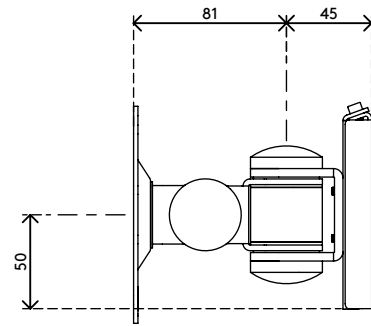

52.032

Viewmate monitor arm - wall 032

This short monitor arm is made of sturdy joints connected to a VESA mount that supports monitors up to 15 kg. Swivels left and right, tilts up and down and rotates 360 degrees.

- Fixed height
- Fixed depth
- Main components made of steel
- VESA MIS-D 75 x 75/100 x 100 mm compatible

- Monitor: tilt +90°/-90°, swivel +90°/-90°, rotate 360°
- Weight capacity max. 15 kg per monitor
- Comes with a tapered wall mount for easy installation
- Comes with all necessary fasteners

viewmate

+90°/-90°

+90°/-90°

360°

75 x 75/100 x 100

15 kg

Viewmate monitor arm - wall 032

2017/05/03

52.032

 140 x 140 x 170 mm

 1 pcs

 silver

 1,57 kg

 805410520328