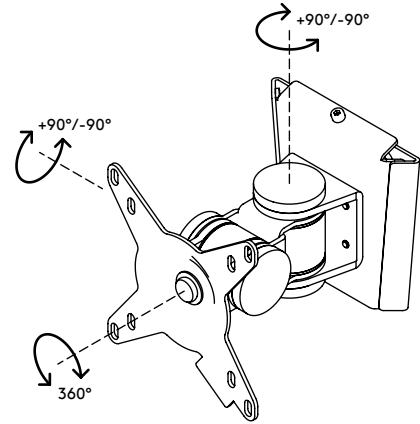

52.032

Viewmate monitor arm - wall 032

This short monitor arm is made of sturdy joints connected to a VESA mount that supports monitors up to 15 kg. Swivels left and right, tilts up and down and rotates 360 degrees.

- Fixed height
- Fixed depth
- Main components made of steel
- VESA MIS-D 75 x 75/100 x 100 mm compatible

- Monitor: tilt +90°/-90°, swivel +90°/-90°, rotate 360°
- Weight capacity max. 15 kg per monitor
- Comes with a tapered wall mount for easy installation
- Comes with all necessary fasteners

viewmate

+90°/-90°

+90°/-90°

360°

75 x 75/100 x 100

15 kg

Viewmate monitor arm - wall 032

2017/05/03

52.032

 140 x 140 x 170 mm

 1 pcs

 silver

 1,57 kg

 805410520328