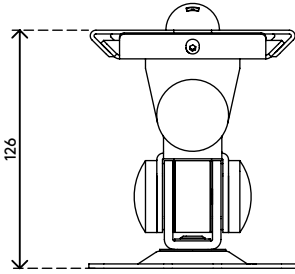

52.032

Viewmate monitor arm - wall 032

This short monitor arm is made of sturdy joints connected to a VESA mount that supports monitors up to 15 kg. Swivels left and right, tilts up and down and rotates 360 degrees.

- Fixed height
- Fixed depth
- Main components made of steel
- VESA MIS-D 75 x 75/100 x 100 mm compatible

- Monitor: tilt +90°/-90°, swivel +90°/-90°, rotate 360°
- Weight capacity max. 15 kg per monitor
- Comes with a tapered wall mount for easy installation
- Comes with all necessary fasteners

viewmate

+90°/-90°

+90°/-90°

360°

75 x 75/100 x 100

15 kg

Viewmate monitor arm - wall 032

2017/05/03

52.032

 140 x 140 x 170 mm

 1 pcs

 silver

 1,57 kg

 805410520328