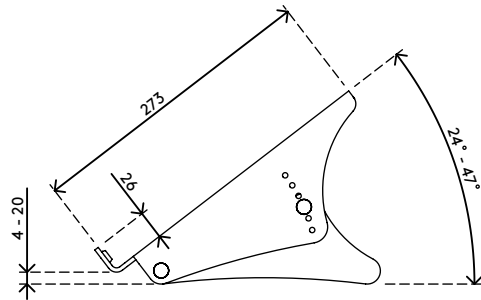

addit

6 kg

Addit laptop riser - adjustable 450

2019/11/19

49.450

395 x 295 x 120 mm

1 pcs

clear acrylic

1,1 kg

805410494506