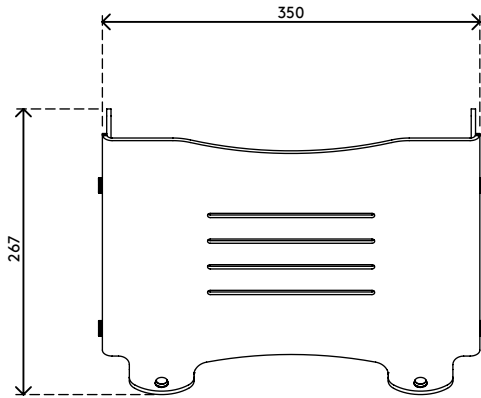

49.450

Addit laptop riser - adjustable 450

This height adjustable acrylic laptop riser inclines and raises a laptop's screen to eye-level. This makes it easier and more pleasant to work on your laptop for longer periods of time. This version has cut-outs that promote airflow to the laptop's air intakes. To be used with additional keyboard and mouse.

- Suitable for laptops up to 15"
- Raises a laptop to eye level
- Leaves all laptop ports and drives accessible
- 4 mm (0,2") thick clear acrylic
- Max. weight capacity of 6 kg (13 lb)
- To be used with additional keyboard and mouse
- Height adjustable from 134 - 204 mm (5,3" - 8,0") in 5 steps
- Dimensions (w x d x h): 350 x 270 x 134 - 204 mm (13,8 x 10,6 x 5,3 - 8,0")

addit

6 kg

Addit laptop riser - adjustable 450

2019/11/19

49.450

 395 x 295 x 120 mm

 1 pcs

 clear acrylic