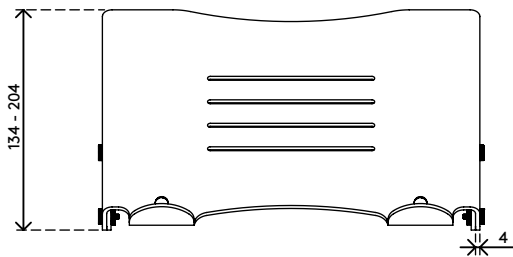

49.450

Addit laptop riser - adjustable 450

This height adjustable acrylic laptop riser inclines and raises a laptop's screen to eye-level. This makes it easier and more pleasant to work on your laptop for longer periods of time. This version has cut-outs that promote airflow to the laptop's air intakes. To be used with additional keyboard and mouse.

- Suitable for laptops up to 15"
- Raises a laptop to eye level
- Leaves all laptop ports and drives accessible
- 4 mm (0,2") thick clear acrylic
- Max. weight capacity of 6 kg (13 lb)
- To be used with additional keyboard and mouse
- Height adjustable from 134 - 204 mm (5,3" - 8,0") in 5 steps
- Dimensions (w x d x h): 350 x 270 x 134 - 204 mm (13,8 x 10,6 x 5,3 - 8,0")

addit

6 kg

Addit laptop riser - adjustable 450

2019/11/19

49.450

 395 x 295 x 120 mm

 1 pcs

 clear acrylic