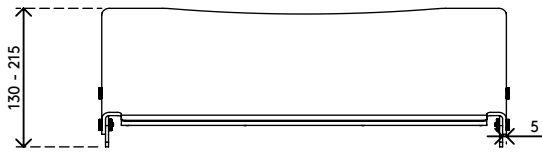

49.440

Addit ErgoDoc® document holder - adjustable 440

Designed to help prevent eye fatigue and neck strain. Place the ergonomic ErgoDoc® document holder between your keyboard and computer display so that these, together with your documents form a straight line and are at a comfortable viewing angle. The ErgoDoc® also makes it easy to write on your documents.

- Ergonomically sound solution recommended by IGR
- Suitable for documents/books/folders/dossiers etc. up to A3 size
- Align your keyboard, documents and monitor in a straight line
- Helps to prevent eye fatigue and neck strain
- Increases your reading comfort
- Fitted with a flat edge for easy writing
- Dimensions (w x d x h): 536 x 304 x 130 - 215 mm (21,1 x 12,0 x 5,1 - 8,5")
- Height adjustable from 130 - 215 mm (5,1" - 8,5") in 6 steps
- 5 mm (0,2") thick clear acrylic
- Max. weight capacity of 6 kg (13 lb)
- Slide your keyboard underneath the ErgoDoc® for more desk space

Addit ErgoDoc® document holder - adjustable 440

2020/10/06

49.440

 580 x 330 x 115 mm

 1 pcs

 clear acrylic

 2,100 kg

 805410494407