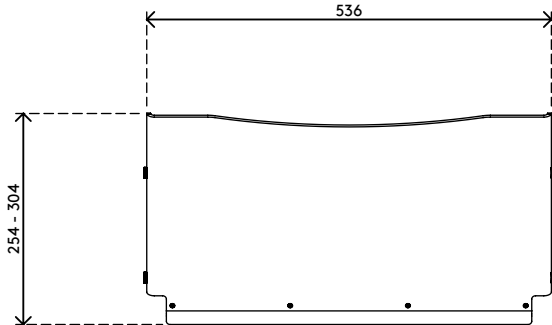

49.440

Addit ErgoDoc® document holder - adjustable 440

Designed to help prevent eye fatigue and neck strain. Place the ergonomic ErgoDoc® document holder between your keyboard and computer display so that these, together with your documents form a straight line and are at a comfortable viewing angle. The ErgoDoc® also makes it easy to write on your documents.

- Ergonomically sound solution recommended by IGR
- Suitable for documents/books/folders/dossiers etc. up to A3 size
- Align your keyboard, documents and monitor in a straight line
- Helps to prevent eye fatigue and neck strain
- Increases your reading comfort
- Fitted with a flat edge for easy writing
- Dimensions (w x d x h): 536 x 304 x 130 - 215 mm (21,1 x 12,0 x 5,1 - 8,5")
- Height adjustable from 130 - 215 mm (5,1" - 8,5") in 6 steps
- 5 mm (0,2") thick clear acrylic
- Max. weight capacity of 6 kg (13 lb)
- Slide your keyboard underneath the ErgoDoc® for more desk space

Addit ErgoDoc® document holder - adjustable 440

2020/10/06

49.440

 580 x 330 x 115 mm

 1 pcs

 clear acrylic

 2,100 kg

 805410494407