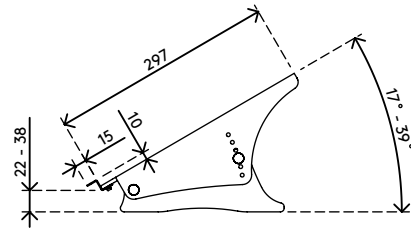

49.440

Addit ErgoDoc® document holder - adjustable 440

Designed to help prevent eye fatigue and neck strain. Place the ergonomic ErgoDoc® document holder between your keyboard and computer display so that these, together with your documents form a straight line and are at a comfortable viewing angle. The ErgoDoc® also makes it easy to write on your documents.

- Ergonomically sound solution recommended by IGR
- Suitable for documents/books/folders/dossiers etc. up to A3 size
- Align your keyboard, documents and monitor in a straight line
- Helps to prevent eye fatigue and neck strain
- Increases your reading comfort
- Fitted with a flat edge for easy writing
- Dimensions (w x d x h): 536 x 304 x 130 - 215 mm (21,1 x 12,0 x 5,1 - 8,5")
- Height adjustable from 130 - 215 mm (5,1" - 8,5") in 6 steps
- 5 mm (0,2") thick clear acrylic
- Max. weight capacity of 6 kg (13 lb)
- Slide your keyboard underneath the ErgoDoc® for more desk space

Addit ErgoDoc® document holder - adjustable 440

2020/10/06

49.440

 580 x 330 x 115 mm

 1 pcs

 clear acrylic

 2,100 kg

 805410494407