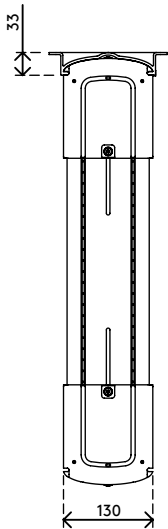

viewlite

Warranty

15
years

35.200

Viewlite computer holder - desk 200

Ideal for desktop/workstation computers, this holder snugly accommodates most PCs and is easy to mount vertically or horizontally.

- Mounts underneath desktop
- Includes large mounting brackets to get around desk frame
- Max. dimensions CPU vertically between 156 - 205 mm (6,1" - 8,1") wide and 390 - 570 mm (15,4" - 22,4") high
- Max. dimensions CPU horizontally between 390 - 570 mm (15,4" - 22,4") wide and 156 - 205 mm (6,1" - 8,1") high
- Height and width adjustable
- Max. weight capacity of 30 kg (66,1 lb)
- Made of recycled ABS
- Easy to (un)mount

dataflex 

feeling at work

viewlite

horizontal/vertical

156 - 205 mm
(6,1 - 8,0")

390 - 570 mm
(15,3 - 22,4")

30 kg (66,1 lb)

Viewlite computer holder - desk 200

2020/10/06

35.200

 460 x 220 x 130 mm

 1 pcs

 white

 1,865 kg

 805410352004