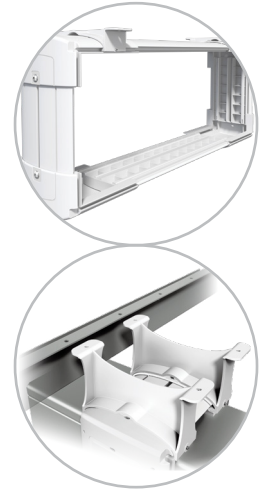

viewlite

Warranty

15
years

35.200

Viewlite computer holder - desk 200

Ideal for desktop/workstation computers, this holder snugly accommodates most PCs and is easy to mount vertically or horizontally.

- Mounts underneath desktop
- Includes large mounting brackets to get around desk frame
- Max. dimensions CPU vertically between 156 - 205 mm (6,1" - 8,1") wide and 390 - 570 mm (15,4" - 22,4") high
- Max. dimensions CPU horizontally between 390 - 570 mm (15,4" - 22,4") wide and 156 - 205 mm (6,1" - 8,1") high
- Height and width adjustable
- Max. weight capacity of 30 kg (66,1 lb)
- Made of recycled ABS
- Easy to (un)mount

dataflex 

feeling at work

viewlite

horizontal/vertical

156 - 205 mm
(6,1 - 8,0")

390 - 570 mm
(15,3 - 22,4")

30 kg (66,1 lb)

Viewlite computer holder - desk 200