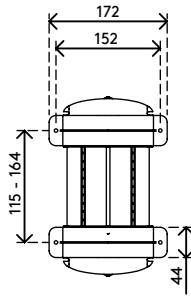

viewlite

Warranty

15
years

35.200

Viewlite computer holder - desk 200

Ideal for desktop/workstation computers, this holder snugly accommodates most PCs and is easy to mount vertically or horizontally.

- Mounts underneath desktop
- Includes large mounting brackets to get around desk frame
- Max. dimensions CPU vertically between 156 - 205 mm (6,1" - 8,1") wide and 390 - 570 mm (15,4" - 22,4") high
- Max. dimensions CPU horizontally between 390 - 570 mm (15,4" - 22,4") wide and 156 - 205 mm (6,1" - 8,1") high
- Height and width adjustable
- Max. weight capacity of 30 kg (66,1 lb)
- Made of recycled ABS
- Easy to (un)mount

dataflex 

feeling at work

viewlite

horizontal/vertical

156 - 205 mm
(6,1 - 8,0")

390 - 570 mm
(15,3 - 22,4")

30 kg (66,1 lb)

Viewlite computer holder - desk 200

2020/10/06

35.200

 460 x 220 x 130 mm

 1 pcs

 white

 1,865 kg

 805410352004