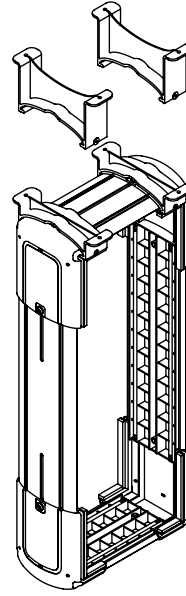

viewlite

Warranty

15
years

35.200

Viewlite computer holder - desk 200

Ideal for desktop/workstation computers, this holder snugly accommodates most PCs and is easy to mount vertically or horizontally.

- Mounts underneath desktop
- Includes large mounting brackets to get around desk frame
- Max. dimensions CPU vertically between 156 - 205 mm (6,1" - 8,1") wide and 390 - 570 mm (15,4" - 22,4") high
- Max. dimensions CPU horizontally between 390 - 570 mm (15,4" - 22,4") wide and 156 - 205 mm (6,1" - 8,1") high
- Height and width adjustable
- Max. weight capacity of 30 kg (66,1 lb)
- Made of recycled ABS
- Easy to (un)mount

dataflex 

feeling at work

viewlite

horizontal/vertical

156 - 205 mm
(6,1 - 8,0")

390 - 570 mm
(15,3 - 22,4")

30 kg (66,1 lb)

Viewlite computer holder - desk 200

2020/10/06

35.200

 460 x 220 x 130 mm

 1 pcs

 white

 1,865 kg

 805410352004