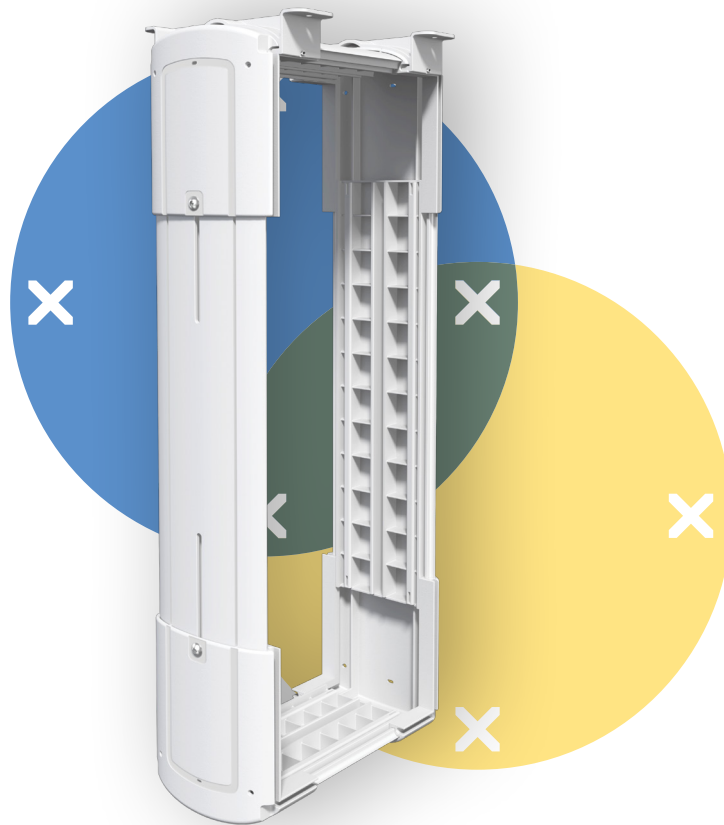

viewlite

Warranty

15
years

35.200

Viewlite computer holder - desk 200

Ideal for desktop/workstation computers, this holder snugly accommodates most PCs and is easy to mount vertically or horizontally.

- Mounts underneath desktop
- Includes large mounting brackets to get around desk frame
- Max. dimensions CPU vertically between 156 - 205 mm (6,1" - 8,1") wide and 390 - 570 mm (15,4" - 22,4") high
- Max. dimensions CPU horizontally between 390 - 570 mm (15,4" - 22,4") wide and 156 - 205 mm (6,1" - 8,1") high
- Height and width adjustable
- Max. weight capacity of 30 kg (66,1 lb)
- Made of recycled ABS
- Easy to (un)mount

dataflex 

feeling at work

viewlite

horizontal/vertical

156 - 205 mm
(6,1 - 8,0")

390 - 570 mm
(15,3 - 22,4")

30 kg (66,1 lb)

Viewlite computer holder - desk 200

2020/10/06

35.200

 460 x 220 x 130 mm

 1 pcs

 white

 1,865 kg

 805410352004