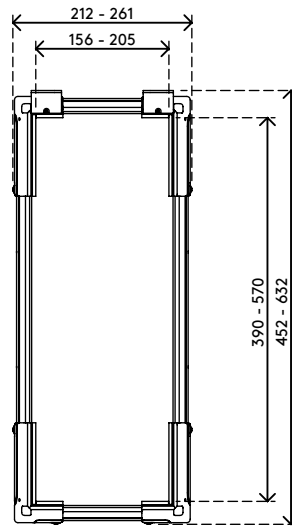

viewlite

Warranty

15
years

35.200

Viewlite computer holder - desk 200

Ideal for desktop/workstation computers, this holder snugly accommodates most PCs and is easy to mount vertically or horizontally.

- Mounts underneath desktop
- Includes large mounting brackets to get around desk frame
- Max. dimensions CPU vertically between 156 - 205 mm (6,1" - 8,1") wide and 390 - 570 mm (15,4" - 22,4") high
- Max. dimensions CPU horizontally between 390 - 570 mm (15,4" - 22,4") wide and 156 - 205 mm (6,1" - 8,1") high
- Height and width adjustable
- Max. weight capacity of 30 kg (66,1 lb)
- Made of recycled ABS
- Easy to (un)mount

dataflex 

feeling at work

viewlite

horizontal/vertical

156 - 205 mm
(6,1 - 8,0")

390 - 570 mm
(15,3 - 22,4")

30 kg (66,1 lb)

Viewlite computer holder - desk 200

2020/10/06

35.200

 460 x 220 x 130 mm

 1 pcs

 white

 1,865 kg

 805410352004