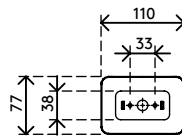

# Addit cable guide sit-stand 130 cm – desk 470

We offer a stylish cable solution for your sit-stand desk. The Addit cable guide hides and guides cables for desks up to 130 cm. It comes with a weighted floor plate for extra stability and stickers/screws to hold everything in place. And being made from 100% recycled PP, it's not just smart and stylish, but additional sustainable.

Looking for a perfect match with your interior? We can customize the color and length to fit your exact needs.

- Bundles, tidies and guides below-desk cables
- Adjusts by simply adding/removing elements
- Designed for height-adjustable desks up to 130 mm
- 100% recycled PP (Polypropylene)
- Houses 18 cables 7 mm thick
- Weighted floor plate for stability
- Length: 1340 mm
- Made in the Netherlands: Dutch design, Dutch quality
- Comes with stickers and screws to attach cable guide to desk
- Eligible for the Dataflex return program

# 34.470

 245 x 245 x 60 mm

 1 pcs

 white (RAL9016)

 0,80 kg

 805410344702