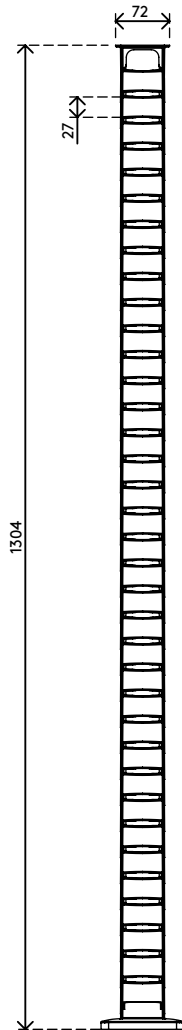

# Addit cable guide sit-stand 130 cm – desk 470

We offer a stylish cable solution for your sit-stand desk. The Addit cable guide hides and guides cables for desks up to 130 cm. It comes with a weighted floor plate for extra stability and stickers/screws to hold everything in place. And being made from 100% recycled PP, it's not just smart and stylish, but additional sustainable.

Looking for a perfect match with your interior? We can customize the color and length to fit your exact needs.

- Bundles, tidies and guides below-desk cables
- Adjusts by simply adding/removing elements
- Designed for height-adjustable desks up to 130 mm
- 100% recycled PP (Polypropylene)
- Houses 18 cables 7 mm thick
- Weighted floor plate for stability
- Length: 1340 mm
- Made in the Netherlands: Dutch design, Dutch quality
- Comes with stickers and screws to attach cable guide to desk
- Eligible for the Dataflex return program

## Addit cable guide sit-stand 130 cm – desk 470

2020/11/25