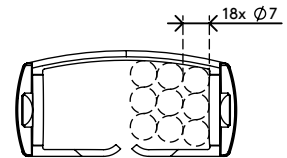

# Addit cable guide sit-stand 130 cm – desk 470

We offer a stylish cable solution for your sit-stand desk. The Addit cable guide hides and guides cables for desks up to 130 cm. It comes with a weighted floor plate for extra stability and stickers/screws to hold everything in place. And being made from 100% recycled PP, it's not just smart and stylish, but additional sustainable.

Looking for a perfect match with your interior? We can customize the color and length to fit your exact needs.

- Bundles, tidies and guides below-desk cables
- Adjusts by simply adding/removing elements
- Designed for height-adjustable desks up to 130 mm
- 100% recycled PP (Polypropylene)
- Houses 18 cables 7 mm thick
- Weighted floor plate for stability
- Length: 1340 mm
- Made in the Netherlands: Dutch design, Dutch quality
- Comes with stickers and screws to attach cable guide to desk
- Eligible for the Dataflex return program