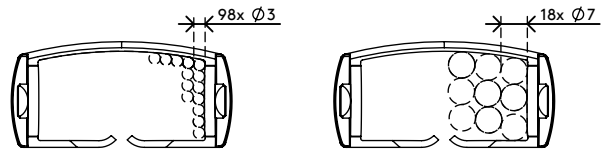

## Addit cable guide sit-stand 130 cm set – desk 460

This Addit cable guide bundles and runs your cables from desk to floor. The extra length makes it the ideal solution for sit-stand workstations, and it's easy to adjust by adding/removing components. The magnet mount ensures the cable guide stays in place, while the weighted floor plate provides even greater stability. Produced from 100% recycled PP.

Looking for a perfect match with your interior? We can customize the color and length to fit your exact needs.

- Tidies and bundles below-desk cables
- Easily add/remove components to adjust
- Ideal for sit-stand desks
- Suitable for desk height up to 1300 mm
- 100% recycled PP (Polypropylene)
- Fits up to 18 x 7 mm cables
- Weighted floor plate gives stability
- Length: 1340 mm
- Made in the Netherlands: Dutch design, Dutch quality
- Includes magnet mount (34.480) plus stickers/screws to attach cable guide to desk
- Eligible for the Dataflex return program

# 34.460

 245 x 245 x 60 mm

 1 pcs

 white (RAL9016)

 0,80 kg

 805410344603