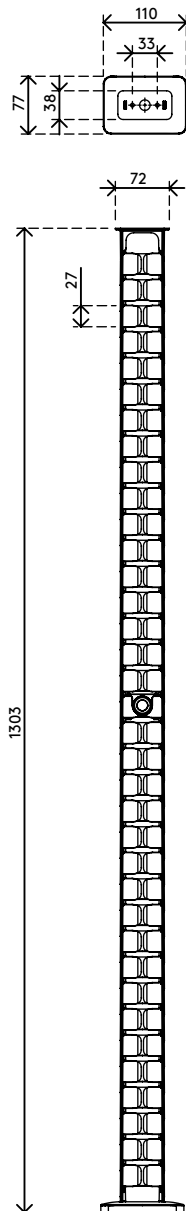

## Addit cable guide sit-stand 130 cm set – desk 460

This Addit cable guide bundles and runs your cables from desk to floor. The extra length makes it the ideal solution for sit-stand workstations, and it's easy to adjust by adding/removing components. The magnet mount ensures the cable guide stays in place, while the weighted floor plate provides even greater stability. Produced from 100% recycled PP.

Looking for a perfect match with your interior? We can customize the color and length to fit your exact needs.

- Tidies and bundles below-desk cables
- Easily add/remove components to adjust
- Ideal for sit-stand desks
- Suitable for desk height up to 1300 mm
- 100% recycled PP (Polypropylene)
- Fits up to 18 x 7 mm cables
- Weighted floor plate gives stability
- Length: 1340 mm
- Made in the Netherlands: Dutch design, Dutch quality
- Includes magnet mount (34.480) plus stickers/screws to attach cable guide to desk
- Eligible for the Dataflex return program

**Addit cable guide sit-stand 130 cm set – desk 460**

2020/11/25