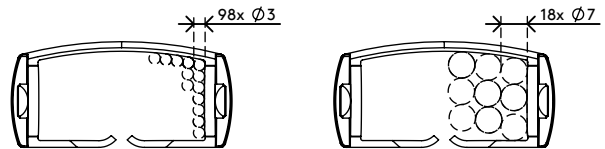

34.450

Addit cable guide 82 cm – desk 450

Suitable for desks up to 82 cm high, the Addit cable guide is the perfect way to tidy away desk cables. The weighted floor plate provides additional stability and ensures the guide stays straight. Made from 100% recycled PP.

Looking for a perfect match with your interior? We can customize the color and length to fit your exact needs.

- Tidies away below-desk cables
- Easy to adjust by adding/removing elements
- Suitable for desk height up to 820 mm
- 100% recycled PP (Polypropylene)
- Accommodates 18 x 7 mm cables
- Weighted floor plate
- Length: 825 mm
- Made in the Netherlands: Dutch design, Dutch quality
- Includes stickers and screws to attach cable guide to desk
- Eligible for Dataflex return program