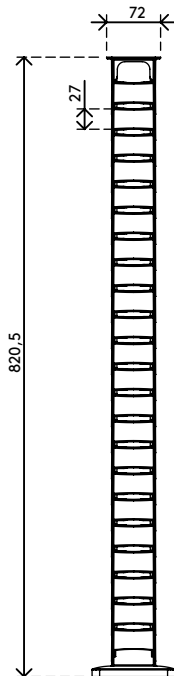

34.450

Addit cable guide 82 cm – desk 450

Suitable for desks up to 82 cm high, the Addit cable guide is the perfect way to tidy away desk cables. The weighted floor plate provides additional stability and ensures the guide stays straight. Made from 100% recycled PP.

Looking for a perfect match with your interior? We can customize the color and length to fit your exact needs.

- Tidies away below-desk cables
- Easy to adjust by adding/removing elements
- Suitable for desk height up to 820 mm
- 100% recycled PP (Polypropylene)
- Accommodates 18 x 7 mm cables
- Weighted floor plate
- Length: 825 mm
- Made in the Netherlands: Dutch design, Dutch quality
- Includes stickers and screws to attach cable guide to desk
- Eligible for Dataflex return program

Addit cable guide 82 cm – desk 450

2020/11/25

34.450

 210 x 200 x 60 mm

 1 pcs

 white (RAL9016)

 0,60 kg

 805410344504