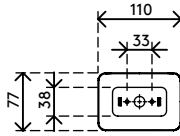

34.450

Addit cable guide 82 cm – desk 450

Suitable for desks up to 82 cm high, the Addit cable guide is the perfect way to tidy away desk cables. The weighted floor plate provides additional stability and ensures the guide stays straight. Made from 100% recycled PP.

Looking for a perfect match with your interior? We can customize the color and length to fit your exact needs.

- Tidies away below-desk cables
- Easy to adjust by adding/removing elements
- Suitable for desk height up to 820 mm
- 100% recycled PP (Polypropylene)
- Accommodates 18 x 7 mm cables
- Weighted floor plate
- Length: 825 mm
- Made in the Netherlands: Dutch design, Dutch quality
- Includes stickers and screws to attach cable guide to desk
- Eligible for Dataflex return program