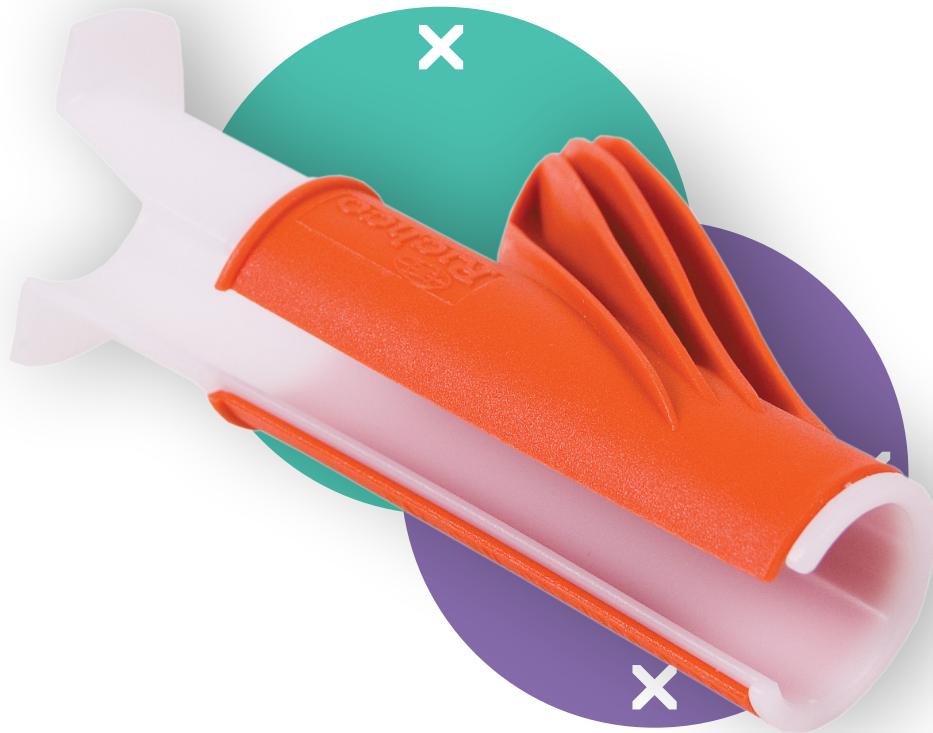

addit

Warranty

33.860

Addit cable eater $\varnothing$ 25 mm - hand tool 860

This hand tool was made specifically for cable eaters. Apply cables to it and feed cables through the cable eater, fast and easy.

- Fast and effective tool for cable management
- Suitable for $\varnothing$ 25 mm (1,0") cable eaters

dataflex

feeling at work