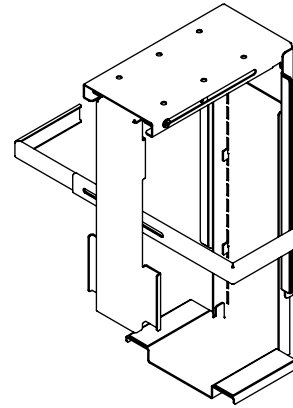

32.302

Viewmate computer holder - desk 302

All Viewmate computer holders are theft retardant. This model is an anti-theft solution. When the bracket is locked in place, the computer can't be removed. 'Stick and screw' desk mounting surface for easy installation.

- Mounts underneath desktop
- Holds any CPU/PC between 90 - 210 mm (3,5" - 8,3") wide, 370 - 570 mm (14,6" - 22,4") high and 270 - 490 mm (10,6" - 19,3") in depth
- Height and width adjustable
- Max. weight capacity of 20 kg (44,1 lb)
- Lockable mechanism to secure the CPU in place
- Comes with all necessary fasteners

viewmate ^x

Viewmate computer holder - desk 302

2020/10/06

32.302

450 x 200 x 300 mm

1 pcs

silver

4,7 kg