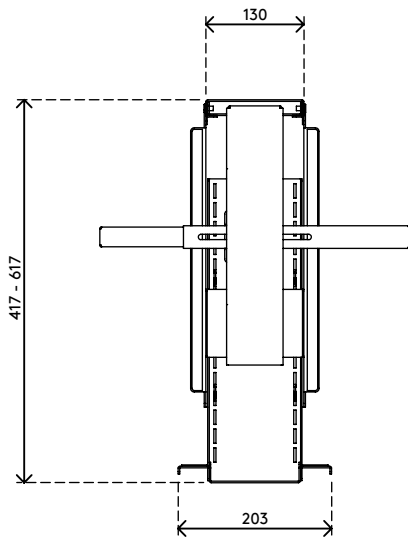

32.302

Viewmate computer holder - desk 302

All Viewmate computer holders are theft retardant. This model is an anti-theft solution. When the bracket is locked in place, the computer can't be removed. 'Stick and screw' desk mounting surface for easy installation.

- Mounts underneath desktop
- Holds any CPU/PC between 90 - 210 mm (3,5" - 8,3") wide, 370 - 570 mm (14,6" - 22,4") high and 270 - 490 mm (10,6" - 19,3") in depth
- Height and width adjustable
- Max. weight capacity of 20 kg (44,1 lb)
- Lockable mechanism to secure the CPU in place
- Comes with all necessary fasteners

viewmate ^x

Viewmate computer holder - desk 302

2020/10/06

32.302

450 x 200 x 300 mm

1 pcs

silver

4,7 kg