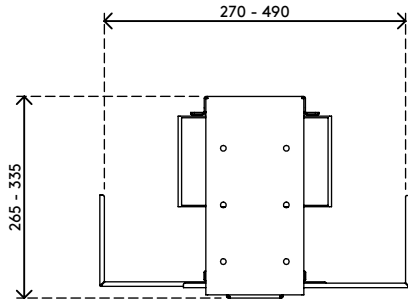

32.302

Viewmate computer holder - desk 302

All Viewmate computer holders are theft retardant. This model is an anti-theft solution. When the bracket is locked in place, the computer can't be removed. 'Stick and screw' desk mounting surface for easy installation.

- Mounts underneath desktop
- Holds any CPU/PC between 90 - 210 mm (3,5" - 8,3") wide, 370 - 570 mm (14,6" - 22,4") high and 270 - 490 mm (10,6" - 19,3") in depth
- Height and width adjustable
- Max. weight capacity of 20 kg (44,1 lb)
- Lockable mechanism to secure the CPU in place
- Comes with all necessary fasteners

viewmate ^x

Viewmate computer holder - desk 302

2020/10/06

32.302

450 x 200 x 300 mm

1 pcs

silver

4,7 kg