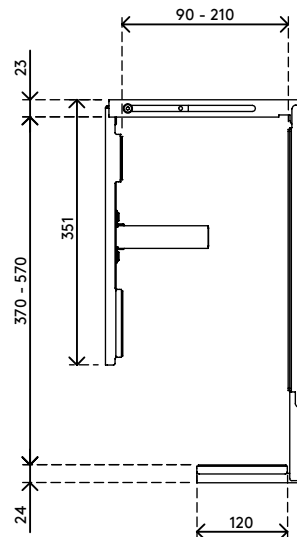

32.302

Viewmate computer holder - desk 302

All Viewmate computer holders are theft retardant. This model is an anti-theft solution. When the bracket is locked in place, the computer can't be removed. 'Stick and screw' desk mounting surface for easy installation.

- Mounts underneath desktop
- Holds any CPU/PC between 90 - 210 mm (3,5" - 8,3") wide, 370 - 570 mm (14,6" - 22,4") high and 270 - 490 mm (10,6" - 19,3") in depth
- Height and width adjustable
- Max. weight capacity of 20 kg (44,1 lb)
- Lockable mechanism to secure the CPU in place
- Comes with all necessary fasteners

viewmate ^x

Viewmate computer holder - desk 302

2020/10/06

32.302

450 x 200 x 300 mm

1 pcs

silver

4,7 kg